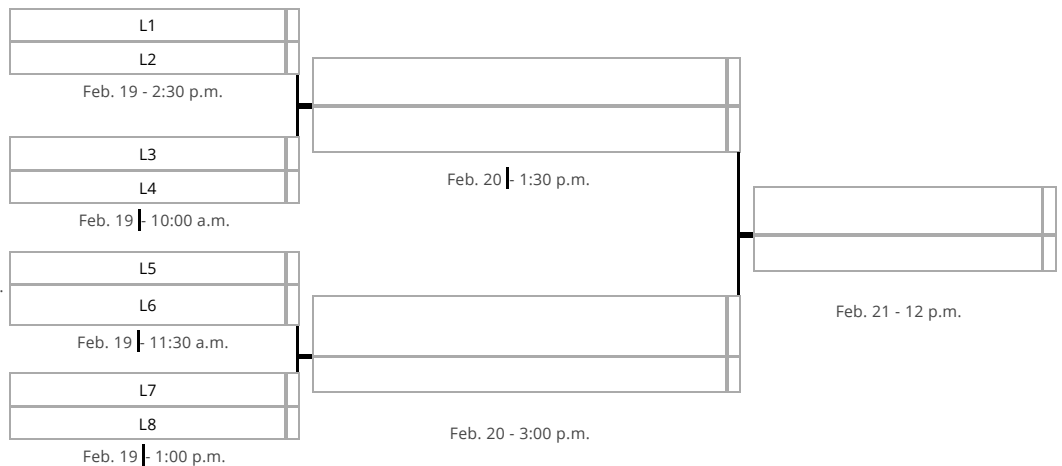

Watch Live Calendar Rosters Records Directory

UHSAA Sponsors

Deseret News

www.dairycouncilutnv.com

REFUEL THE **CHOCOLATE MILK**

Chocolate Milk is the Official Beverage of the **UHSAA**

2015 UHSAA 1A Girls Basketball Championships - Sevier Valley Center - Feb 18-21

Play-in games Feb. 17 at SVC:
 Monument Valley vs Wayne at 4:30pm
 Altamont vs 18#5 at 6pm
 Tabiona vs Milford at 7:30pm

*Signifies designated home team. The highest seeded team will be the home team. In the event of a tie in seeding, the team on top of the bracket shall be the home team.