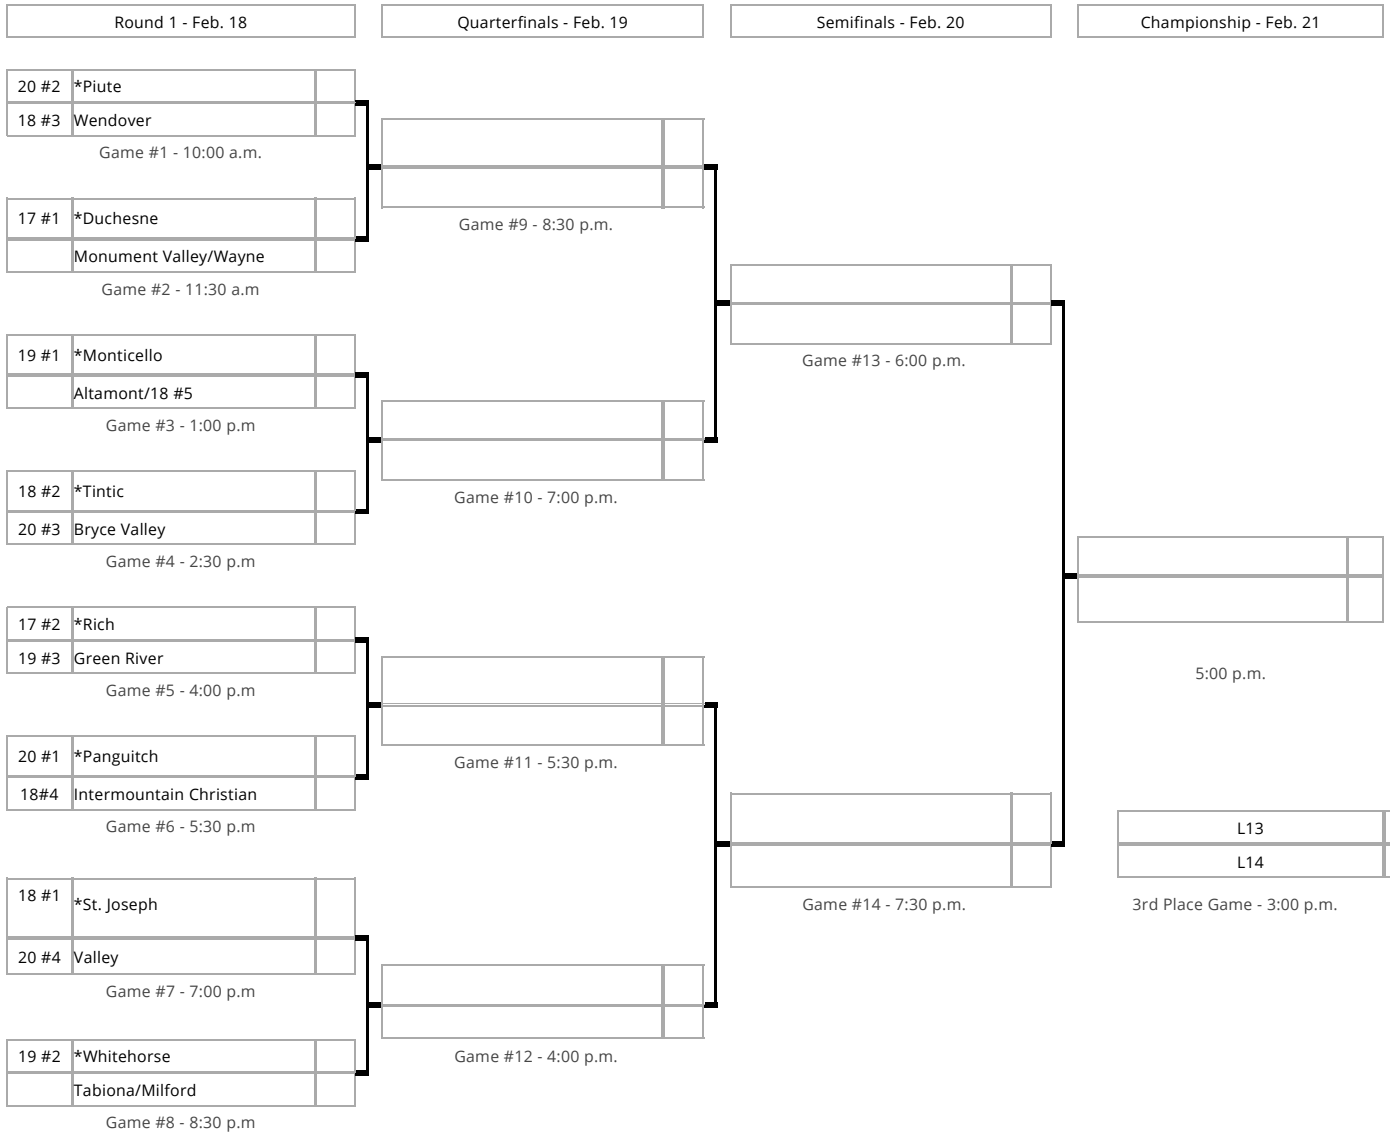

Play-in games Feb. 17 at SVC:
 Monument Valley vs Wayne at 4:30pm
 Altamont vs 18#5 at 6pm
 Tabiona vs Milford at 7:30pm

*Signifies designated home team. The highest seeded team will be the home team. In the event of a tie in seeding, the team on top of the bracket shall be the home team.