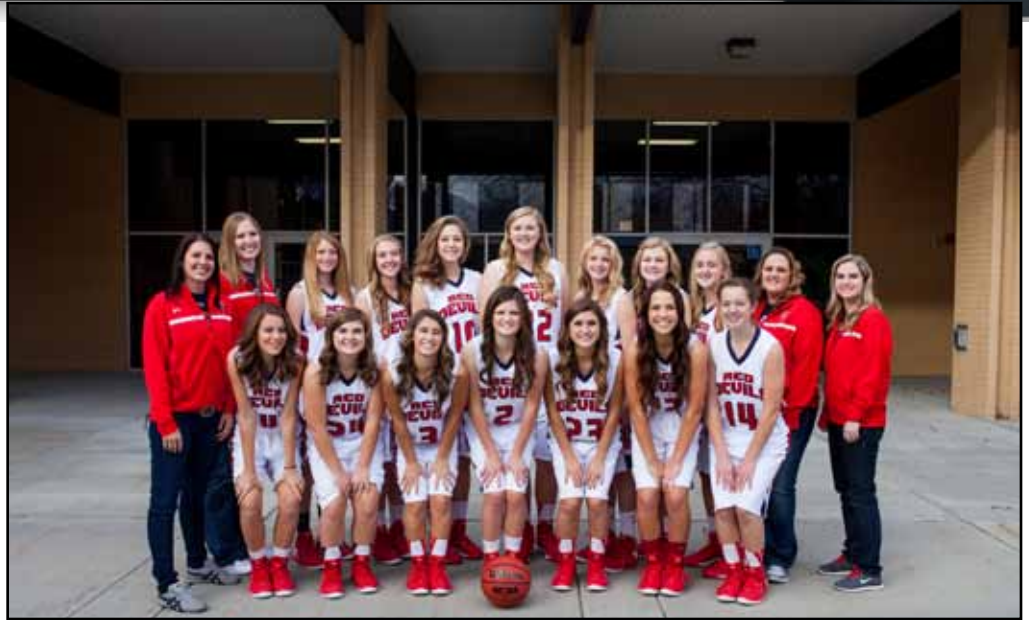

Springville

Region: 8
Colors: Red and Blue
Mascot: Red Devils
Principal: Mike Brown
AD: Cathi Jarvis
Head Coach: Camie Oakey

2014-15 Schedule

Date	Game	W/L
Nov. 20	Springville 47, Timpanogos 34	W
Nov. 25	Springville 54, Fremont 46	W
Dec. 3	Brighton 55, Springville 27	L
Dec. 5	Springville 55, Cedar 34	W
Dec. 10	Mountain View 46, Springville 27	L
Dec. 11	Springville 49, Bonneville 44	W
Dec. 16	Springville 61, Murray 51	W
Dec. 19	Alta 55, Springville 53	L
Dec. 30	Springville 51, Wasatch 36	W
Jan. 2	Springville 63, Spanish Fork 50	W
Jan. 6	Timpview 58, Springville 49	L
Jan. 9	Springville 42, Provo 36	W
Jan. 16	Salem Hills 48, Springville 37	L
Jan. 20	Maple Mtn 72, Springville 52	L
Jan. 23	Springville 42, Wasatch 39	W
Jan. 27	Springville 54, Spanish Fork 42	W
Jan. 30	Springville 64, Timpview 57	W
Feb. 3	Springville 48, Provo 31	W
Feb. 10	Salem Hills 50, Springville 42	L
Feb. 12	Maple Mtn 53, Springville 45	L

Roster

#	First	Last	Pos	Yr
2	Lydia	Austin	G	11
3	Olivia	Park	G	11
4	Megan	Lindsey	G	11
10	Savannah	Sumsion	F	10
11	Alexis	Monson	G	11
12	Mary	Fredrickson	G	10
14	Marynda	Chipman	G	11
15	Lindsay	Johnson	G	12
20	Kennedy	Clement	G	10
21	Cheyenne	Brown	F	10
22	Taylor	Jordan	PF	12
23	Baylee	Park	G	12
24	Lyndsie	Jordan	G	11
32	Alexandria	Sorensen	C	11