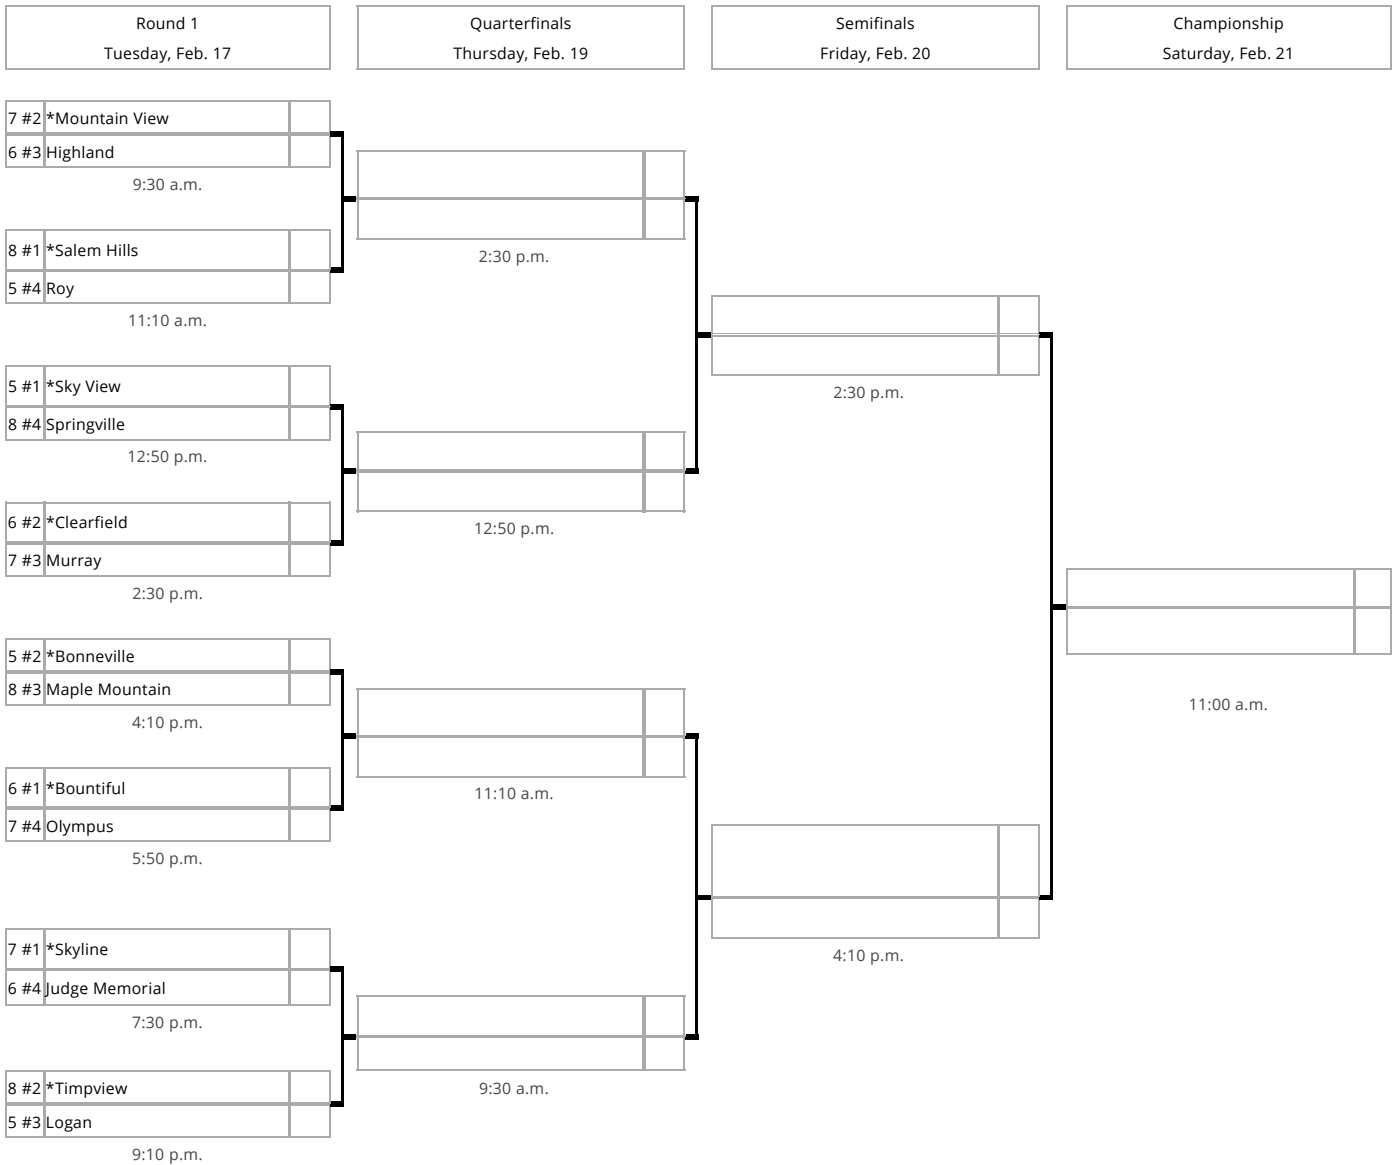

Watch Live Calendar Rosters Records Directory

UHSAA Sponsors

Deseret News

2015 UHSAA 4A Girls Basketball Championships

Salt Lake Community College - February 17-21

*Signifies designated home team. The highest seeded team will be the home team. In the event of a tie in seeding, the team on top of the bracket shall be the home team.