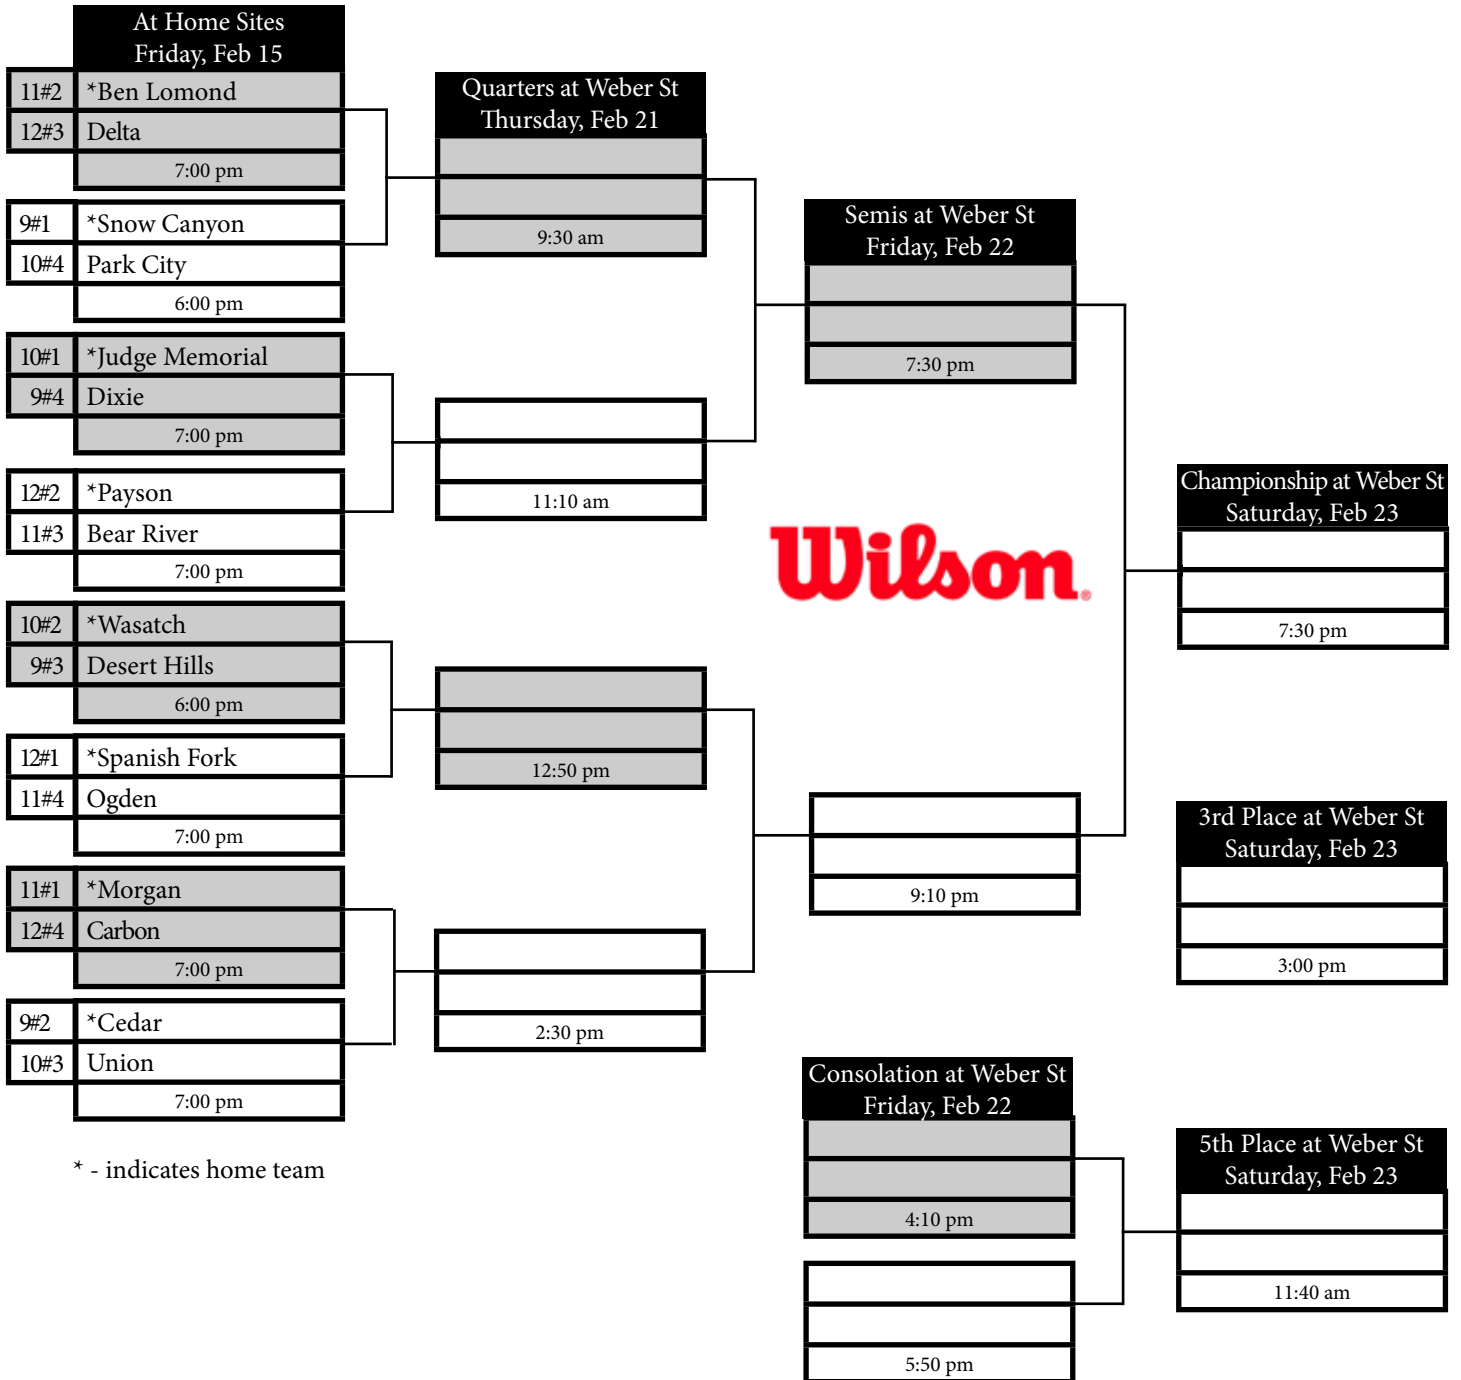

2013 UHSAA 3A Boys Championships