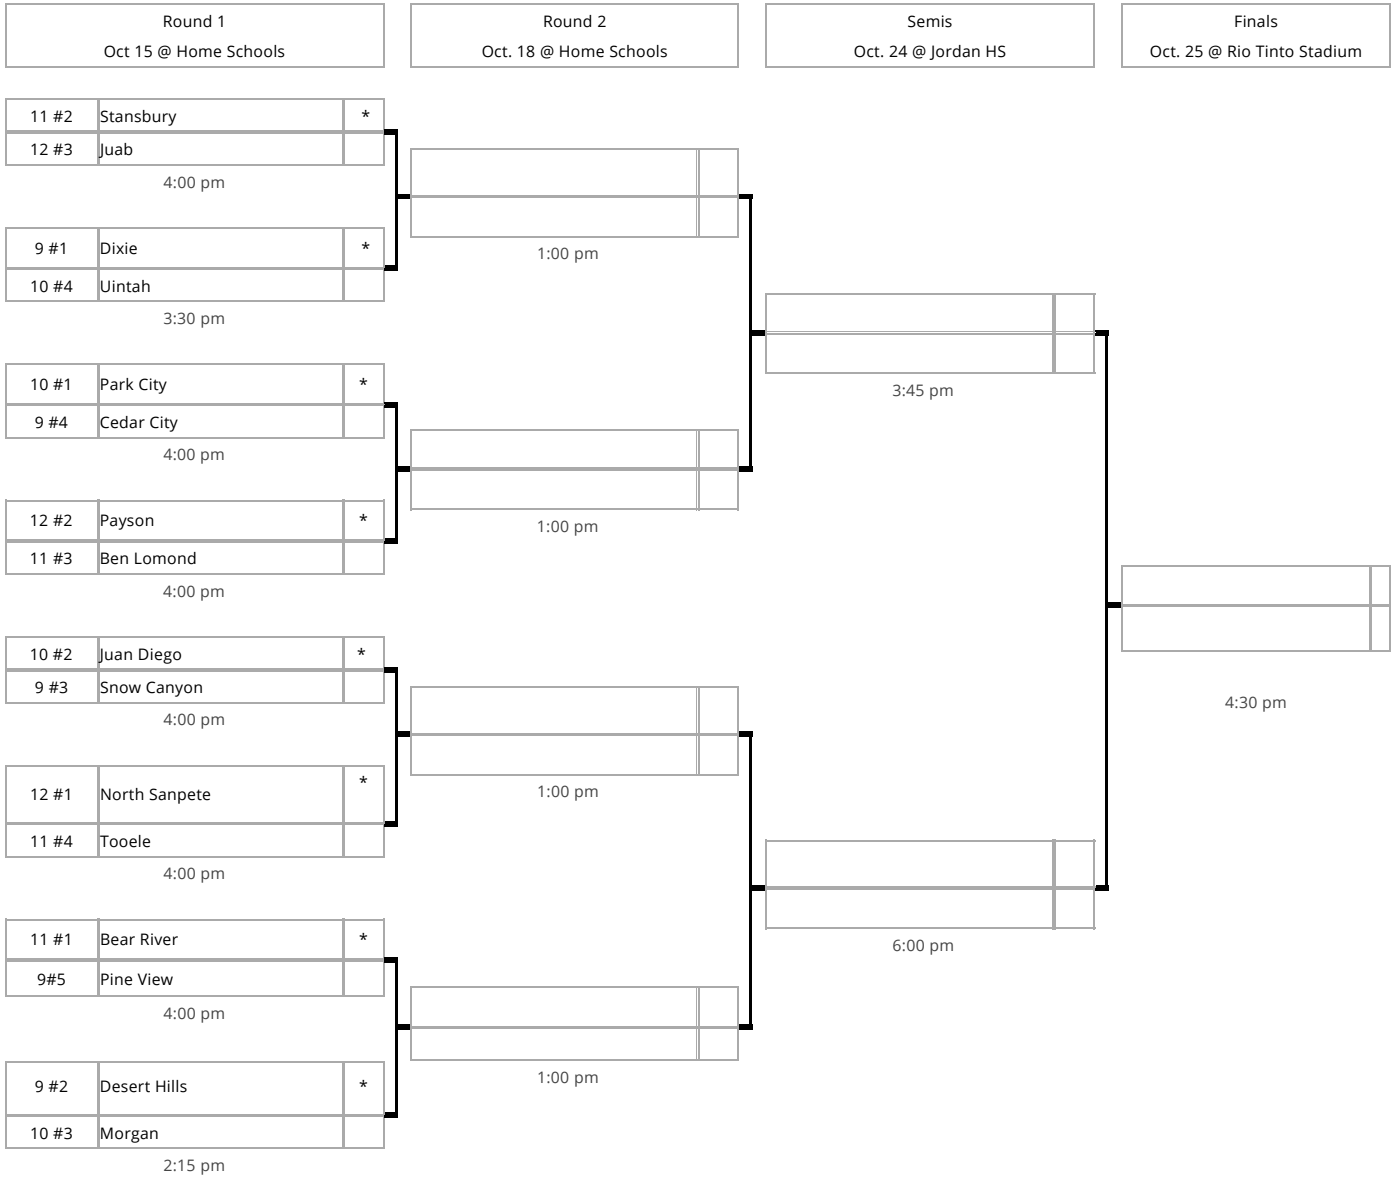

Stay Connected
youtube.com/MaxPrepsSports

Stay Connected
twitter.com/maxpreps

Stay Connected
facebook.com/maxpreps

Tournament Bracket

2014 UHSAA 3A Girls Soccer Championships

Rio Tinto Stadium - October 25