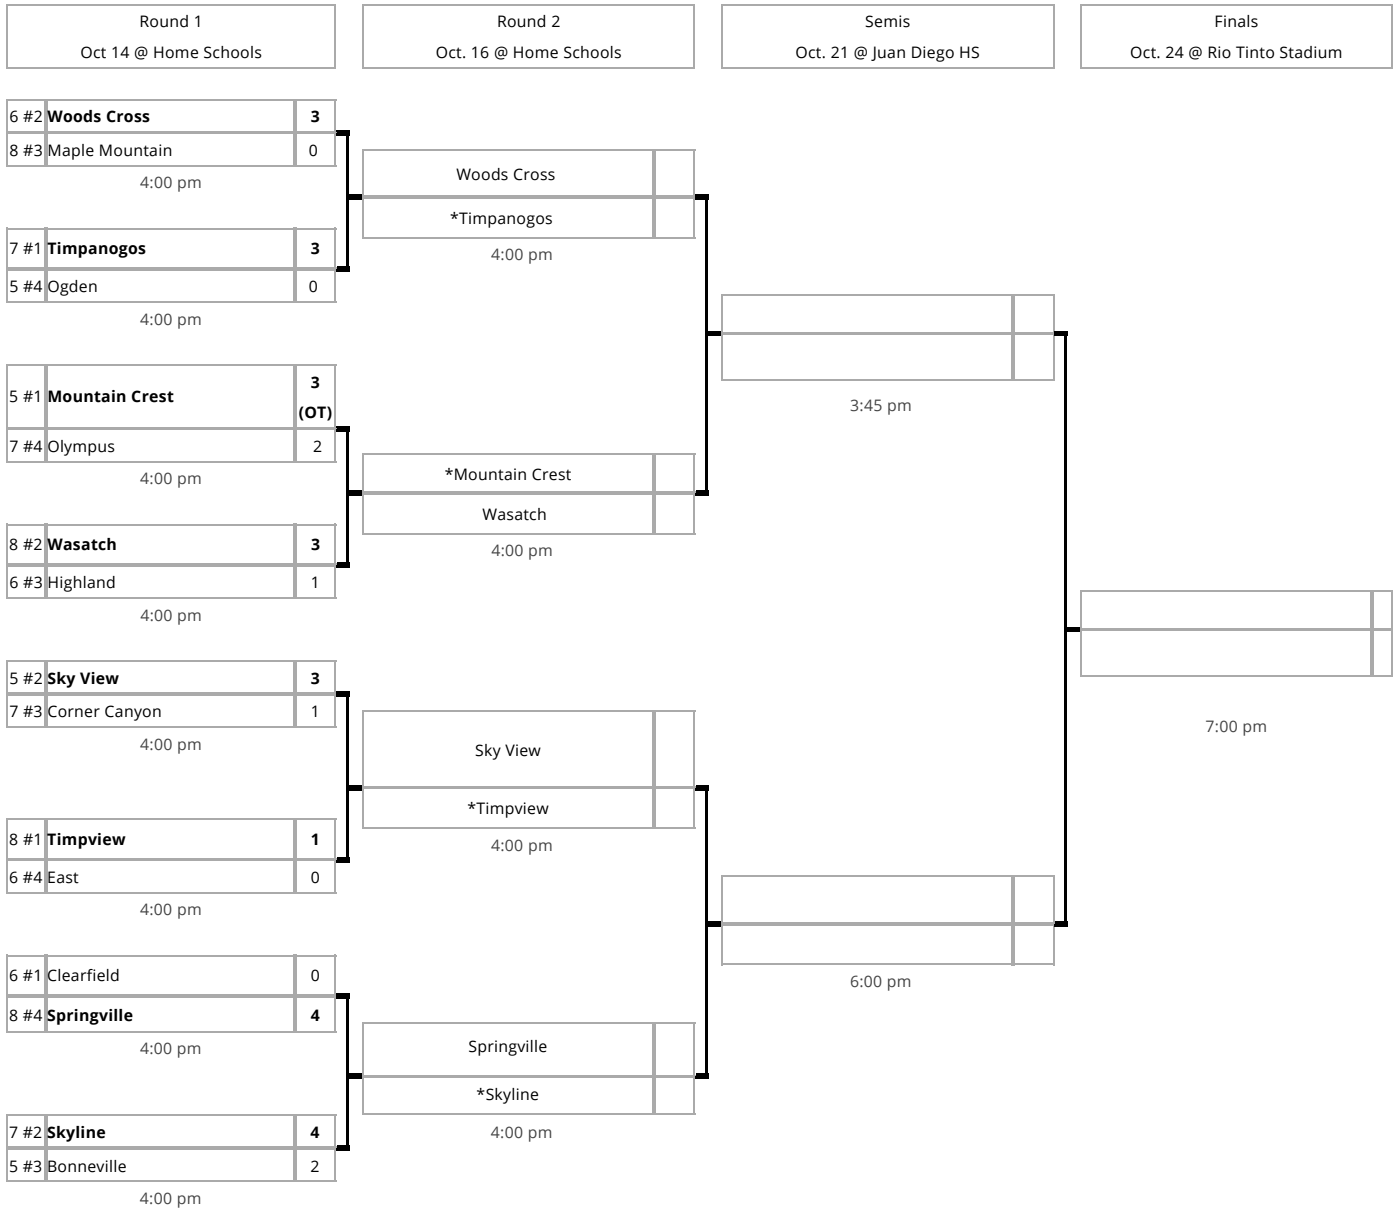

Stay Connected
youtube.com/MaxPrepsSports

Stay Connected
twitter.com/maxpreps

Stay Connected
facebook.com/maxpreps

Tournament Bracket

2014 UHSAA 4A Girls Soccer Championships

Rio Tinto Stadium - October 24

- First round games are to be played on Tuesday, Oct. 14. Quarterfinal games are to be played on Thursday, Oct. 16. Game times may be adjusted if both schools agree, but the day may not be adjusted.

*Indicates home team. Throughout the tournament the highest seeded team will be the home team. In the event of a tie in seeding, a coin toss will determine the home team