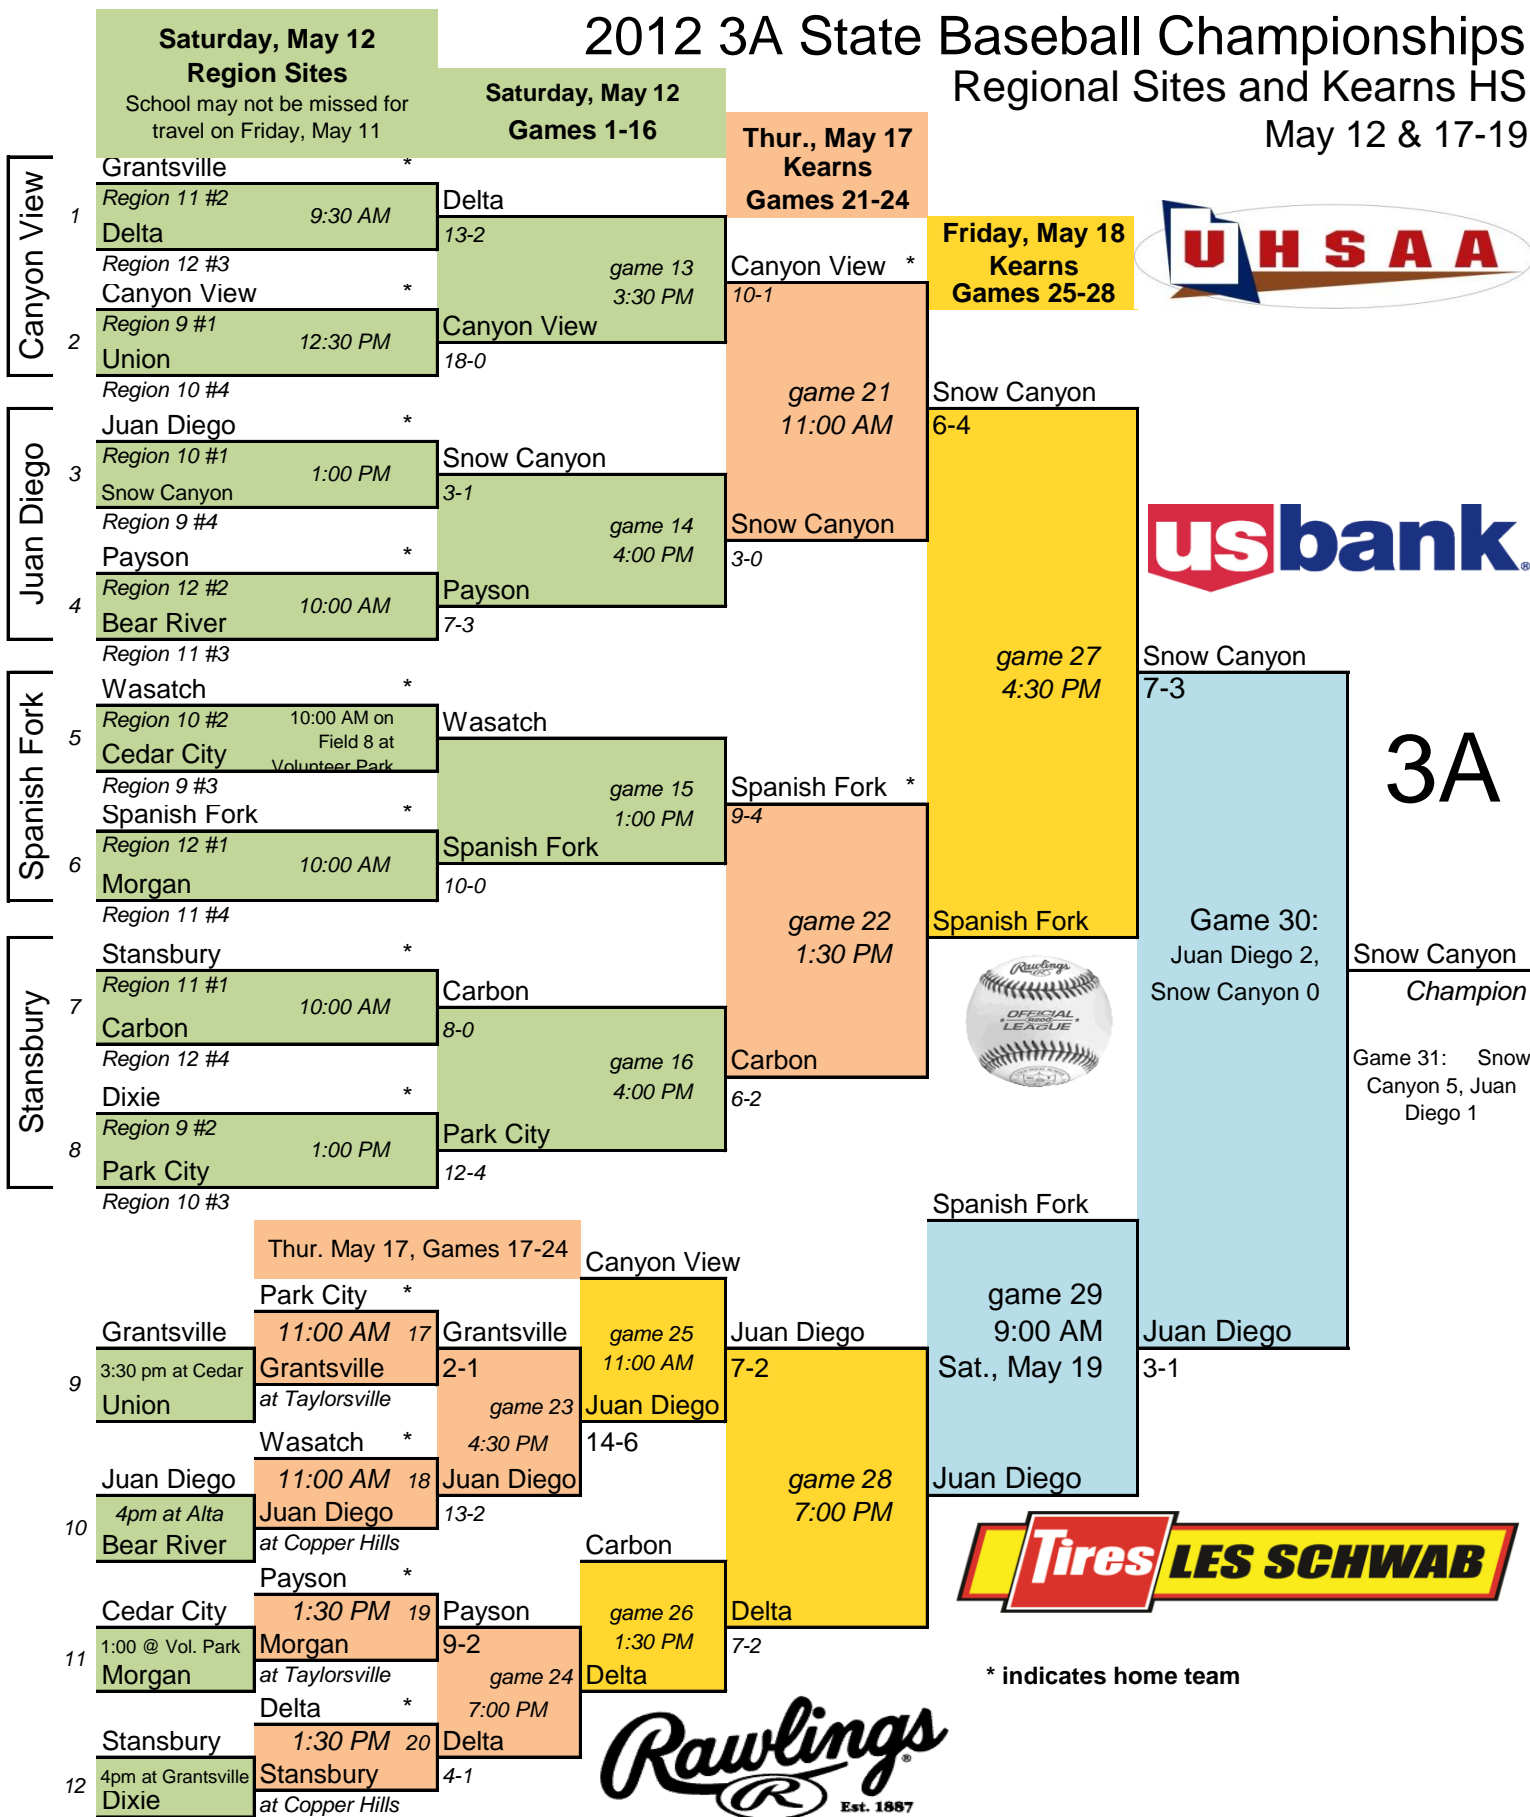

2012 3A State Baseball Championships

Regional Sites and Kearns HS

May 12 & 17-19

3A

* indicates home team

Home teams are pre-determined by seed for games 1-16. For games 17-22 home team is pre-determined. After that, the team that has been home team the least (beginning with Game #17) will be the home team. A coin toss will determine home team if both teams have the same seed (games 9-16) or have been the home team an equal number of times (games 23-31).

In the case of inclement weather, games will be played in the order they appear on the bracket.