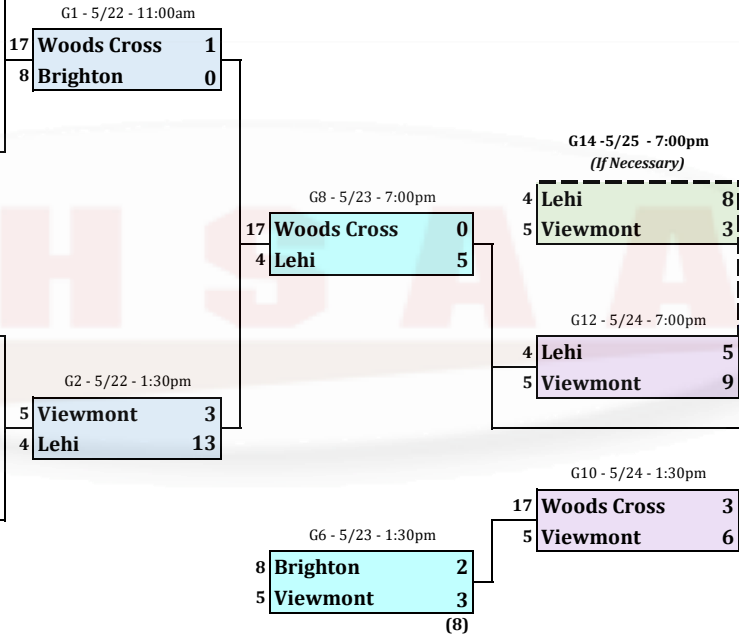

2023 UHSAA • Mountain America Credit Union 5A Baseball State Championship

Regionals - May 13 & 15 at Home Sites • Super Regionals - May 18 & 19 at Home Sites

Bracket Play - May 22-25 at Brigham Young University • Finals - May 26 & 27 at Utah Valley University

Regionals May 13 & 15 Home Sites Best of 3	Super Regionals May 18 & 19 Home Sites Best of 3	Bracket Play				Finals May 26 & 27 Best of 3 at UVU
		May 22 G1-4 at BYU	May 23 G5-8 at BYU	May 24 G9-12 at BYU	May 25 G13-14 at BYU	

BRACKET 1

16 Box Elder G1-5/13 1:00pm G2-5/15 1:00pm G3-5/15 (If Ness.)	1 Olympus G1-5/18 4:00pm G2-5/19 1:00pm G3-5/19 (If Ness.)
17 Woods Cross WX 11-6, BE 7-5, WX 7-5	17 Woods Cross OT 17-6, WX 11-7, WX 10-8
9 Stansbury G1-5/13 1:00pm G2-5/15 1:00pm G3-5/15 (If Ness.)	8 Brighton G1-5/18 4:00pm G2-5/19 1:00pm G3-5/19 (If Ness.)
24 Wasatch SS 2-0, SS 6-5	9 Stansbury BB 10-0, SS 13-8, BB 12-6
12 Payson G1-5/13 1:00pm G2-5/15 1:00pm G3-5/15 (If Ness.)	5 Viewmont G1-5/18 4:00pm G2-5/19 1:00pm G3-5/19 (If Ness.)
21 Provo PL 14-3, PB 13-2, PL 13-0	12 Payson VV 10-0, PL 16-5, VV 6-2
13 Cottonwood G1-5/13 1:00pm G2-5/15 1:00pm G3-5/15 (If Ness.)	4 Lehi G1-5/18 4:00pm G2-5/19 1:00pm G3-5/19 (If Ness.)
20 Alta AH 6-1, CC 13-2, CC 6-5	13 Cottonwood LP 12-2, LP 10-0

Presented by:

MOUNTAIN AMERICA
CREDIT UNION

Timpanogos

5A State Champion

- Bracket 1 Winner
  4 Lehi
- Bracket 2 Winner
  2 Timpanogos
- Game 1 of Series
  Timpanogos 5
  Lehi 2
- Game 2 of Series
  Lehi 8
  Timpanogos 7
- Game 3 of Series
  Timpanogos 8
  Lehi 1

BRACKET 2

15 Bountiful G1-5/13 1:00pm G2-5/15 1:00pm G3-5/15 (If Ness.)	2 Timpanogos G1-5/18 4:00pm G2-5/19 1:00pm G3-5/19 (If Ness.)
18 Uintah BR 11-1, UU 12-4, UU 6-4	18 Uintah TT 6-1, UU 3-1, TT 14-0
10 Maple Mountain G1-5/13 1:00pm G2-5/15 1:00pm G3-5/15 (If Ness.)	7 Orem G1-5/18 4:00pm G2-5/19 1:00pm G3-5/19 (If Ness.)
23 Springville MM 6-5, SR 3-1, MM 7-0	10 Maple Mountain OT 6-5, OT 7-5
11 Murray G1-5/13 1:00pm G2-5/15 1:00pm G3-5/15 (If Ness.)	6 Jordan G1-5/18 4:00pm G2-5/19 1:00pm G3-5/19 (If Ness.)
22 Cedar Valley MS 12-2, MS 10-0	11 Murray JB 11-4, JB 4-1
14 Park City G1-5/13 1:00pm G2-5/15 1:00pm G3-5/15 (If Ness.)	3 Salem Hills G1-5/18 4:00pm G2-5/19 1:00pm G3-5/19 (If Ness.)
19 Spanish Fork SF 6-0, SF 3-1	19 Spanish Fork SH 3-2, SH 9-1

**5A "If Necessary" game will be played 30 minutes after the conclusion of the 6A Championship or at 7:00pm if the 6A requires the "If Necessary" game.