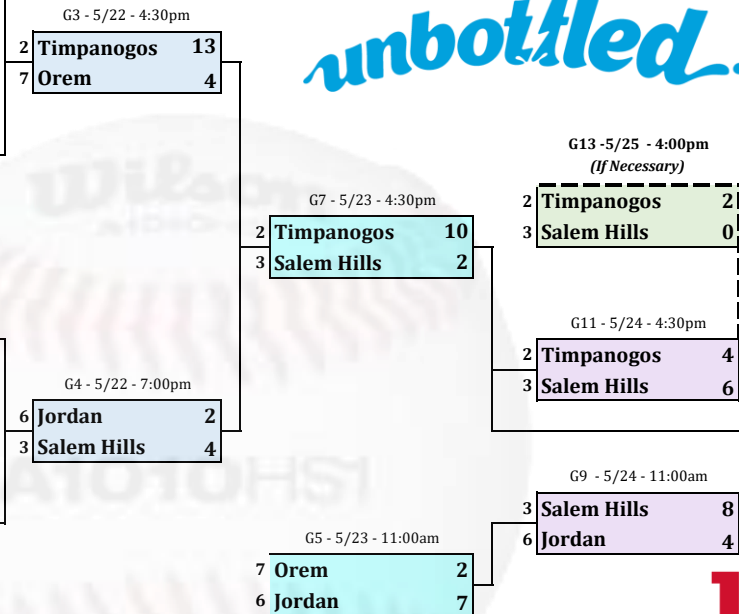

The Higher seed will be the Home Team • In best of three series, the "If Necessary" games, home team will be determined by a coin toss.