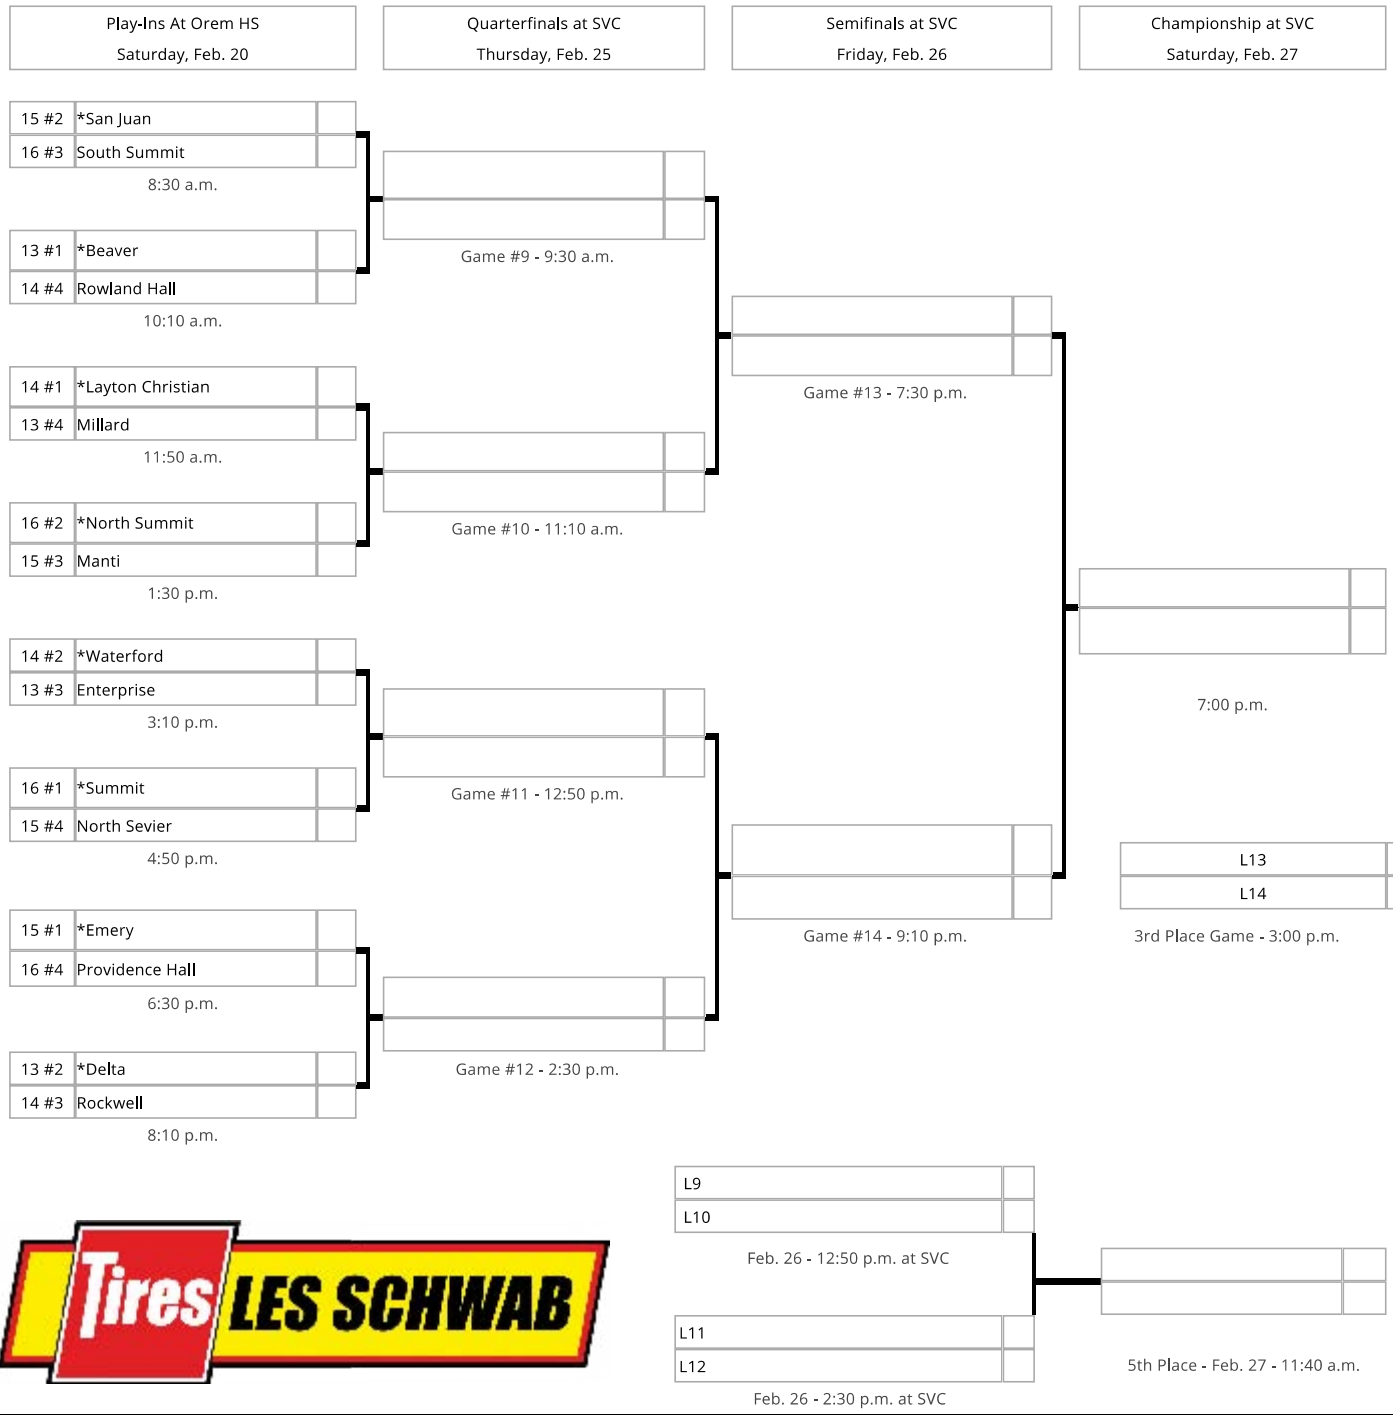

Watch Live Calendar Rosters Rosters Directory

UHSAA Sponsors

Deseret News

Wilson

2016 UHSAA 2A Boys Basketball Championships

Orem HS - Feb. 20 & Sevier Valley Center - February 25-27

*Signifies designated home team. The highest seeded team will be the home team. In the event of a tie in seeding, the team on top of the bracket shall be the home team.