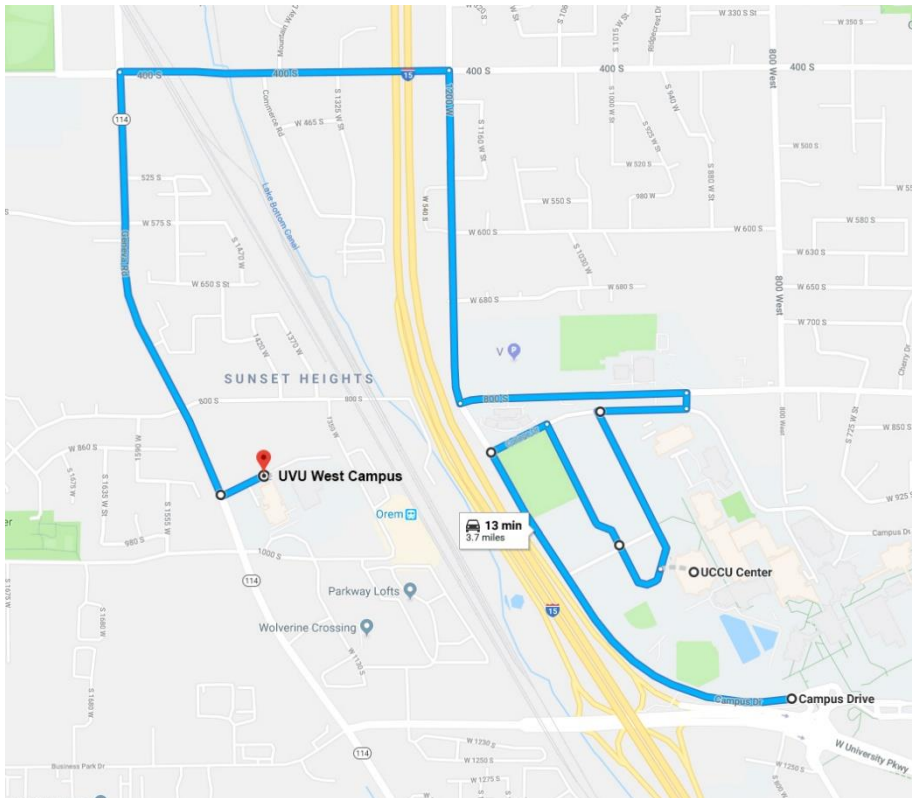

Bus Access

The following information is intended for bus drivers transporting groups directly to or from the UCCU Center. Please review the routes and instructions provided to minimize road congestion and increase transportation efficiency on UVU Main Campus.

UVU West Campus - 951 S Geneva Rd, Orem, UT 84058

Buses should avoid Event Center Drive, as a tight right-angle turn causes congestion on the road that can affect traffic in the entire area. Please follow the route as shown above, **turning East at Hal Wing Track & Field onto College Drive**, then right along the west side of UVU Lots L8, L5, and L3. The bus may **cross Event Center Drive** into the west entrance of the UCCU Center Visitor Lot and into the drop-off zone. The bus should continue through the visitor lot **and travel straight, turning RIGHT onto College drive and exiting campus at 800 S.**

Bus parking will be available at UVU West Campus in Lot W1. Drivers can then take UTA's UVX Bus Service from Orem Central Station to UVU free of charge. Some events may provide a shuttle for drivers from Bus Parking to the UCCU Center. Please check with the event in advance to learn about shuttle availability.