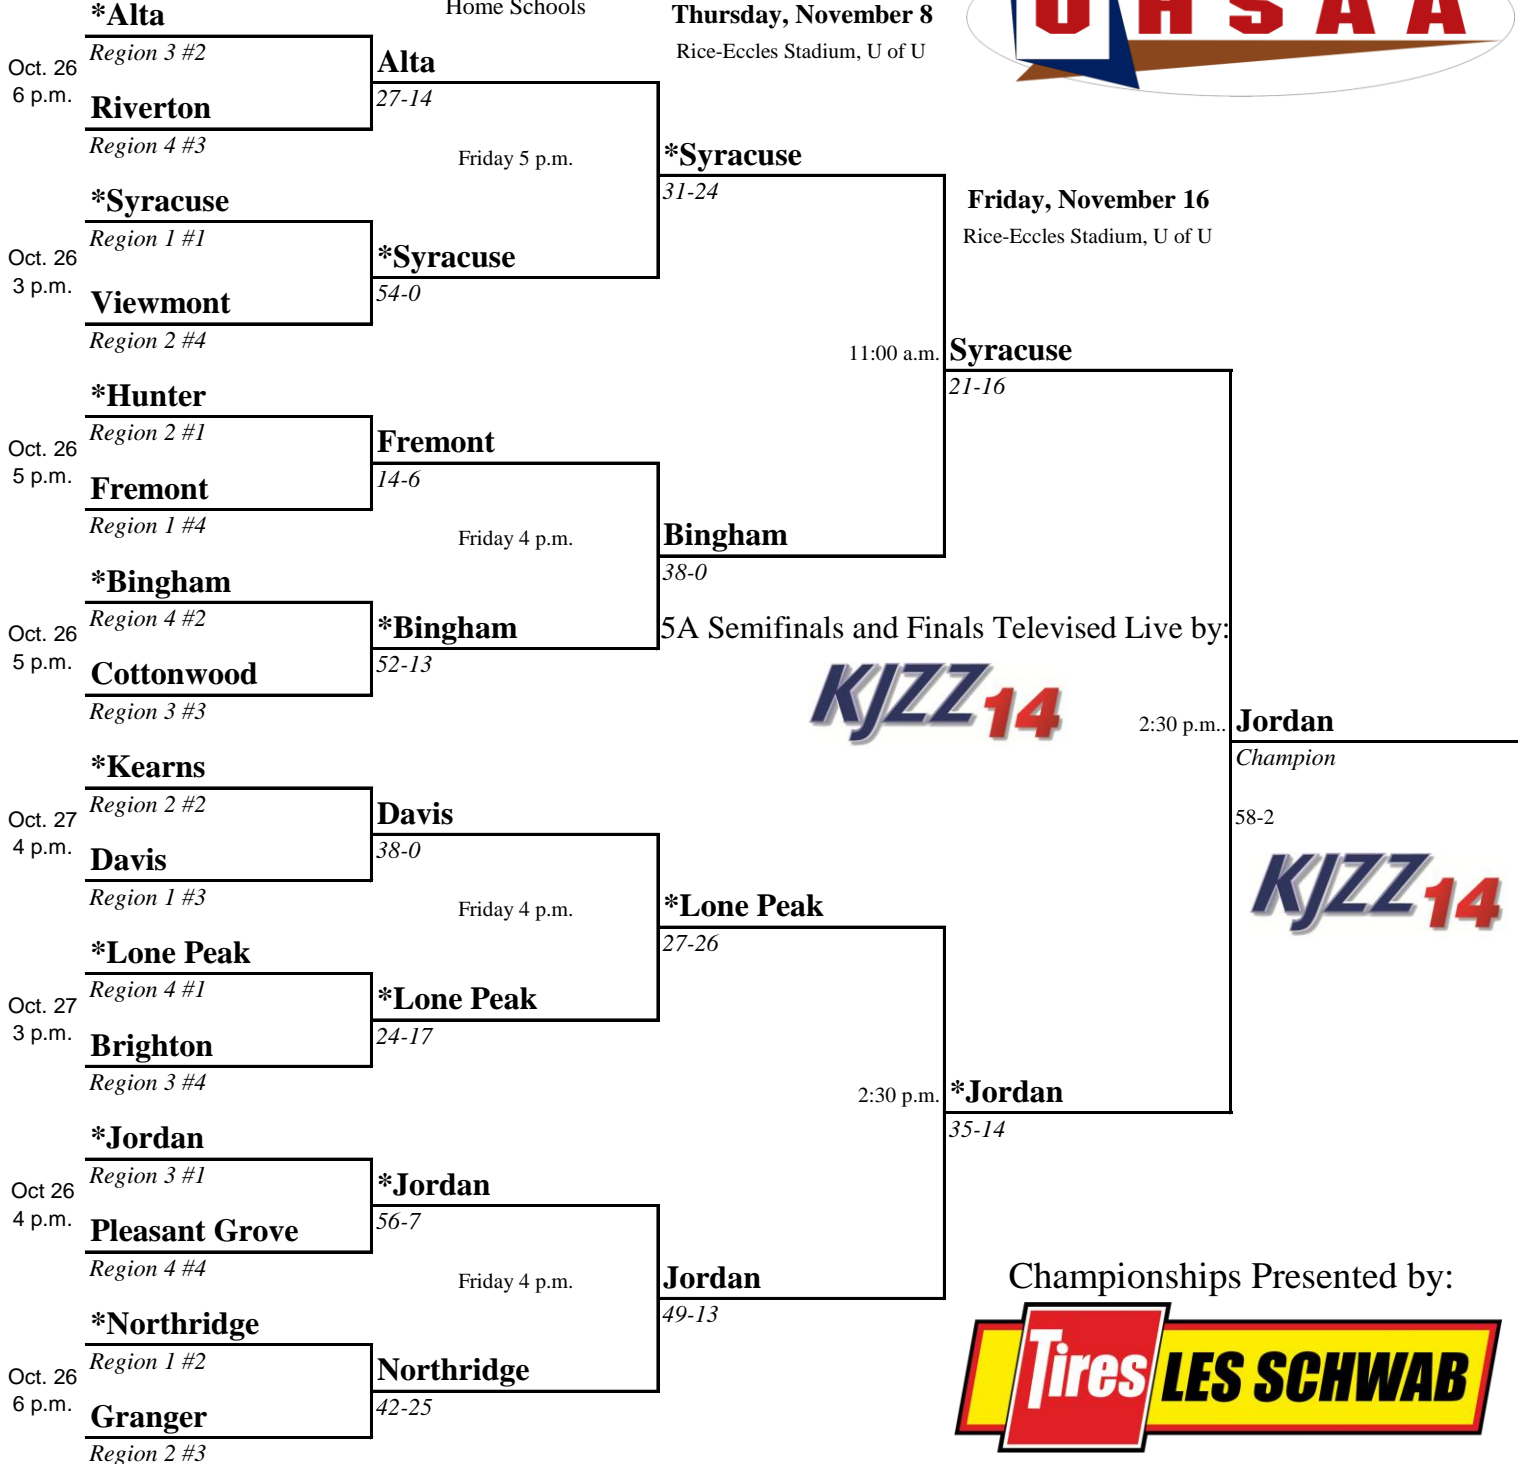

# 2012 5A State Football Championships

**Fri./Sat., Oct. 26/27**

Home Schools

**Fri./Sat., November 2/3**

Home Schools

**Thursday, November 8**

Rice-Eccles Stadium, U of U

\* Designated home team. In the quarterfinals, the highest seeded team will be the home team. In the event of a tie in seeding a coin toss will determine the home team. Home teams wear dark jerseys.  
TBA - Default time for state tournament games played at home sites will be Friday at 5 p.m. except when at least one team is involved in a playoff game earlier in the week. In that instance, the default time is Saturday at 1 p.m.