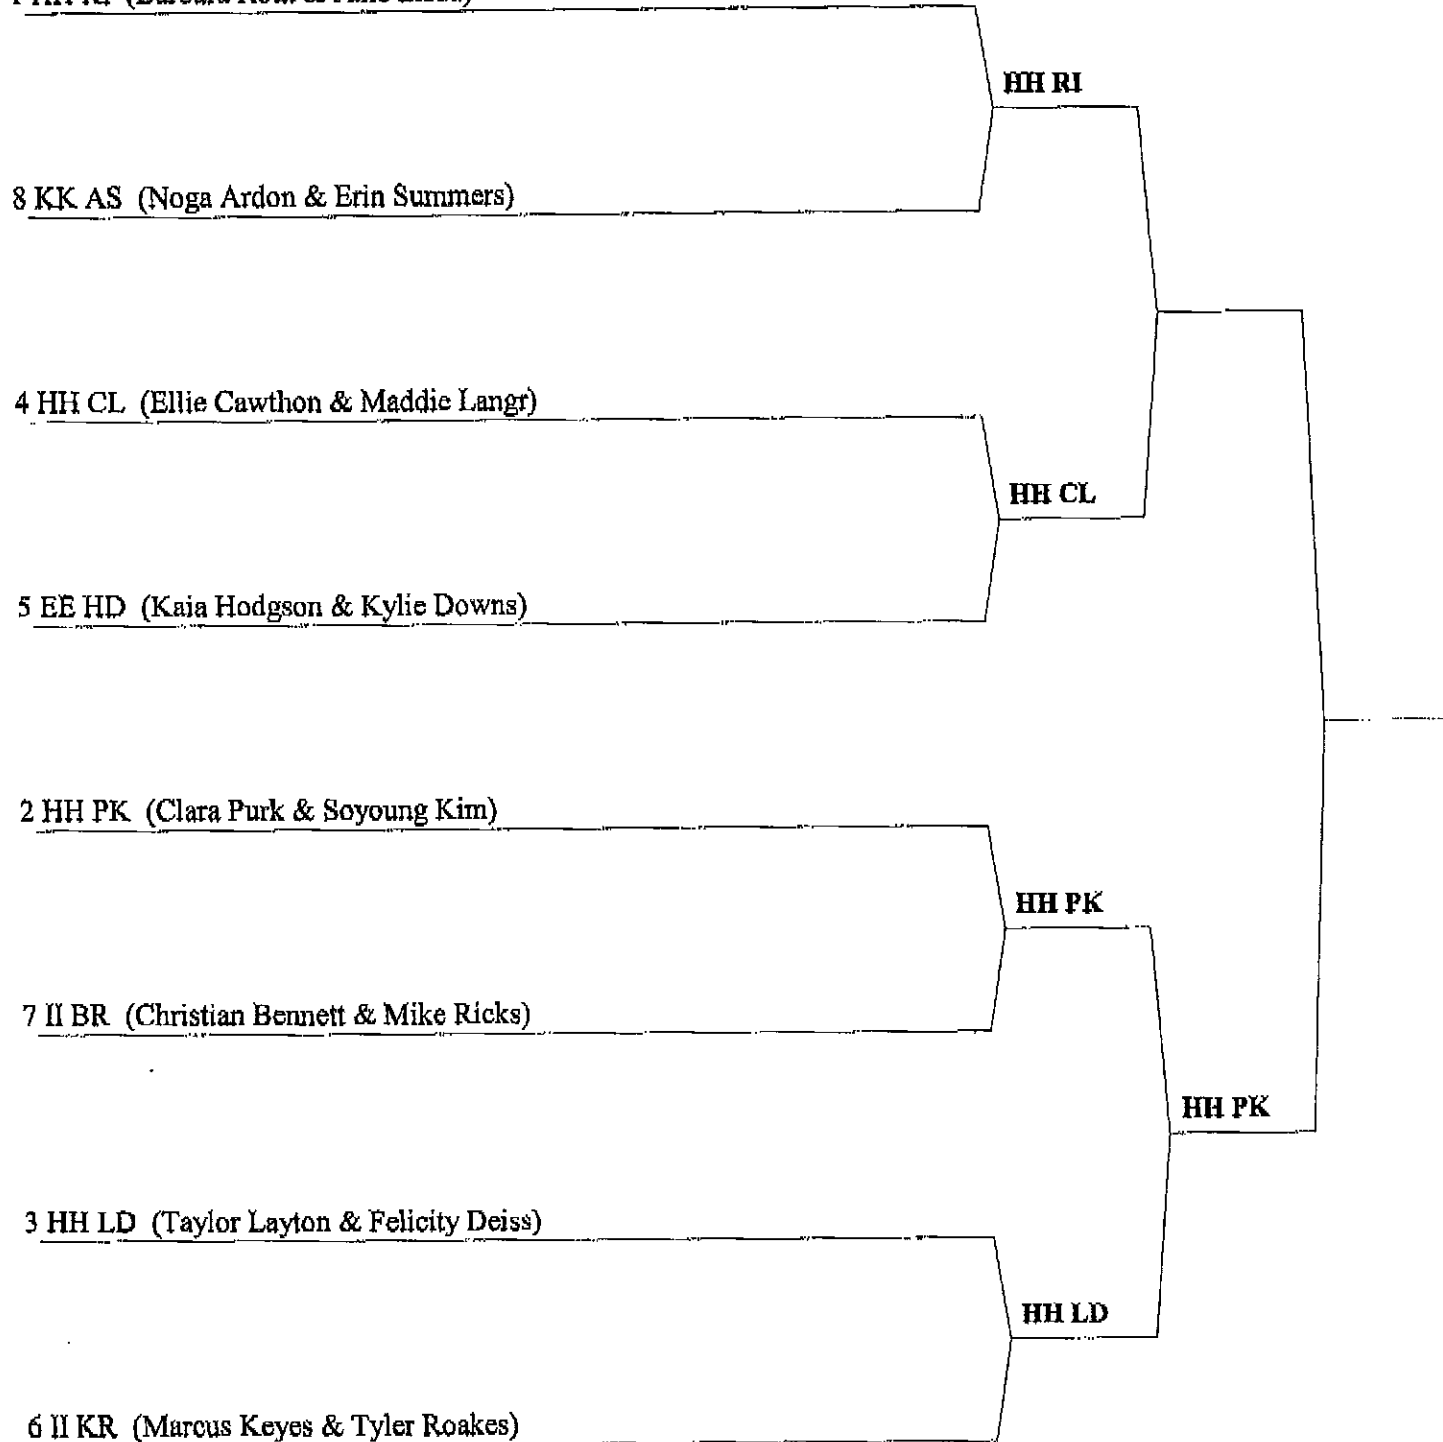

6 II KR (Marcus Keyes & Tyler Roakes)

4A State Debate Tournament

Weber State University

March 6-7, 2009

Division: PF

1 EE BS (Natalie Brisighella & Brooke Siler)

EE BS

8 AA PE (Brooke Parish & Alyssa Eyring)