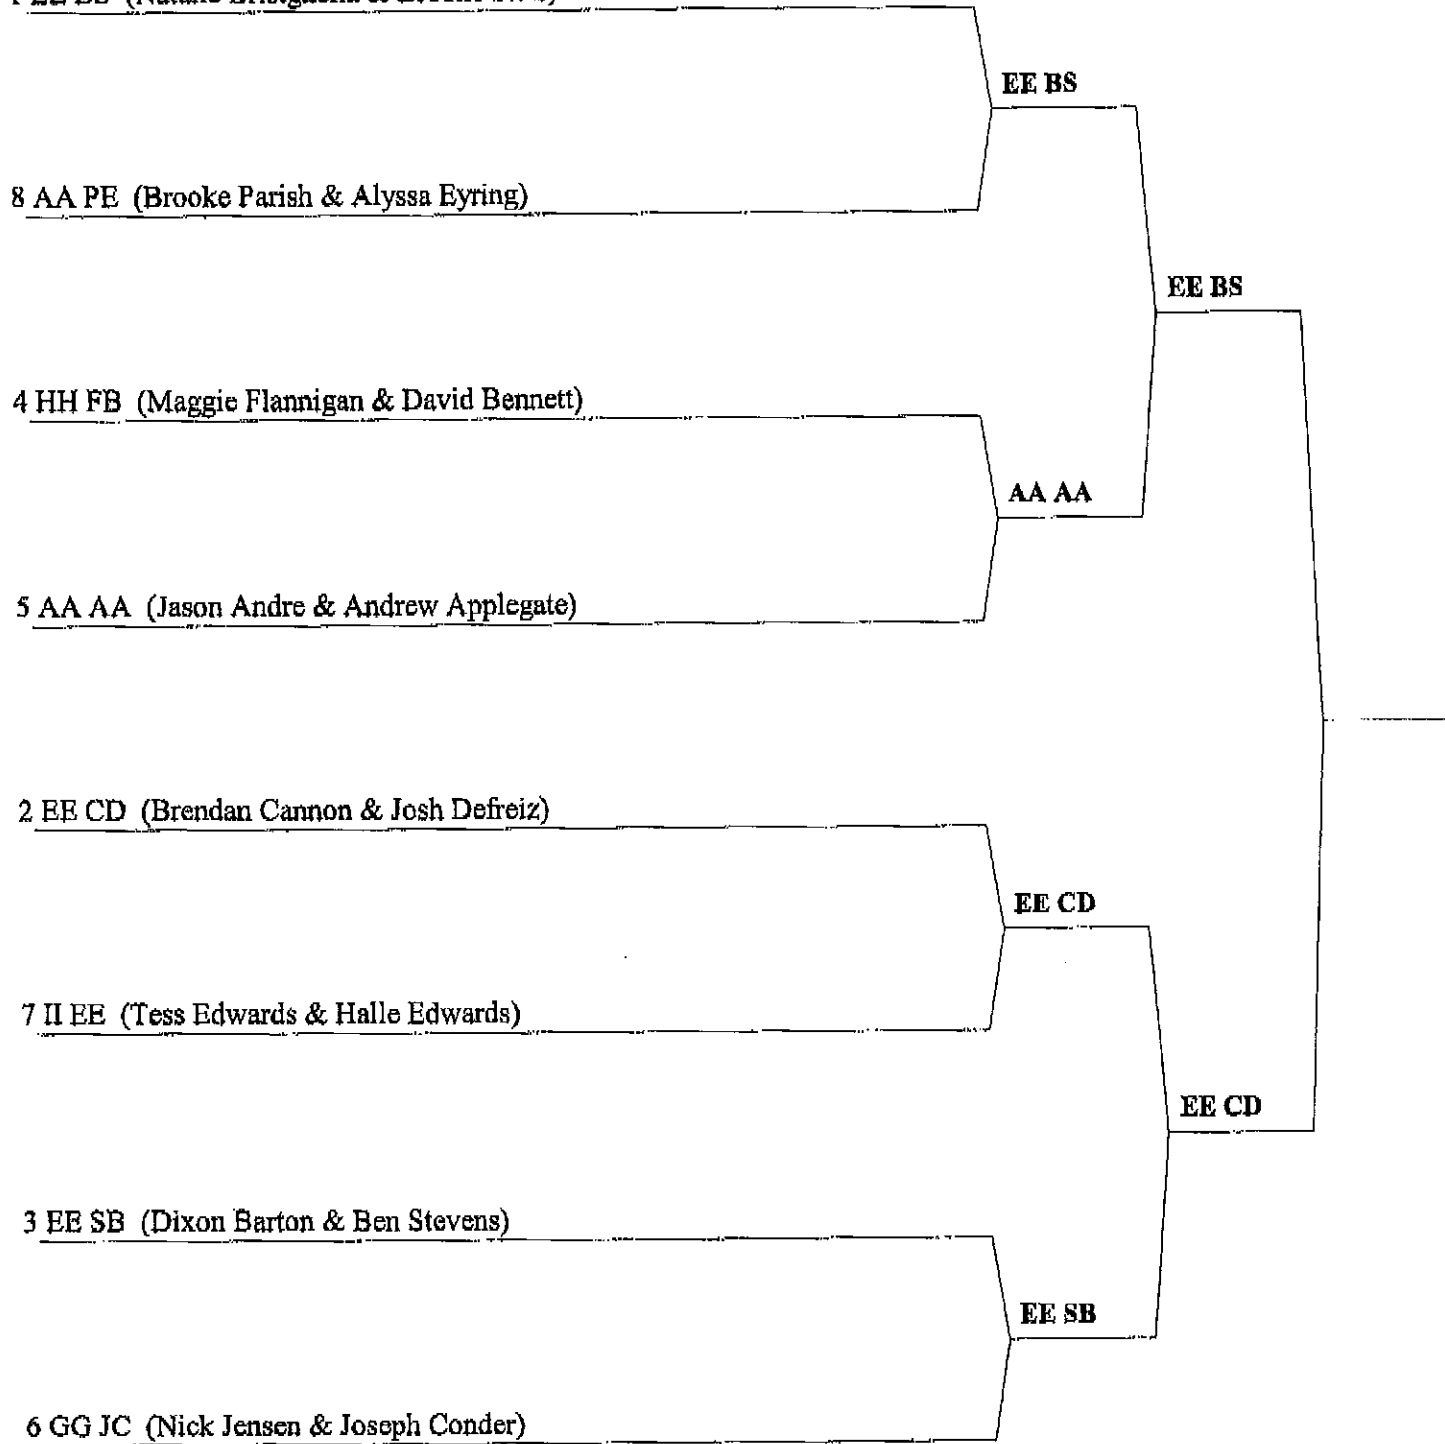

4A State Debate Tournament

Weber State University

March 6-7, 2009

Division: PF

1 EE BS (Natalie Brisighella & Brooke Siler)

EE BS

8 AA PE (Brooke Parish & Alyssa Eyring)

EE BS

4 HH FB (Maggie Flannigan & David Bennett)

AA AA

5 AA AA (Jason Andre & Andrew Applegate)

2 EE CD (Brendan Cannon & Josh Defreiz)

EE CD

7 II EE (Tess Edwards & Halle Edwards)

EE CD

3 EE SB (Dixon Barton & Ben Stevens)

EE SB

6 GG JC (Nick Jensen & Joseph Conder)