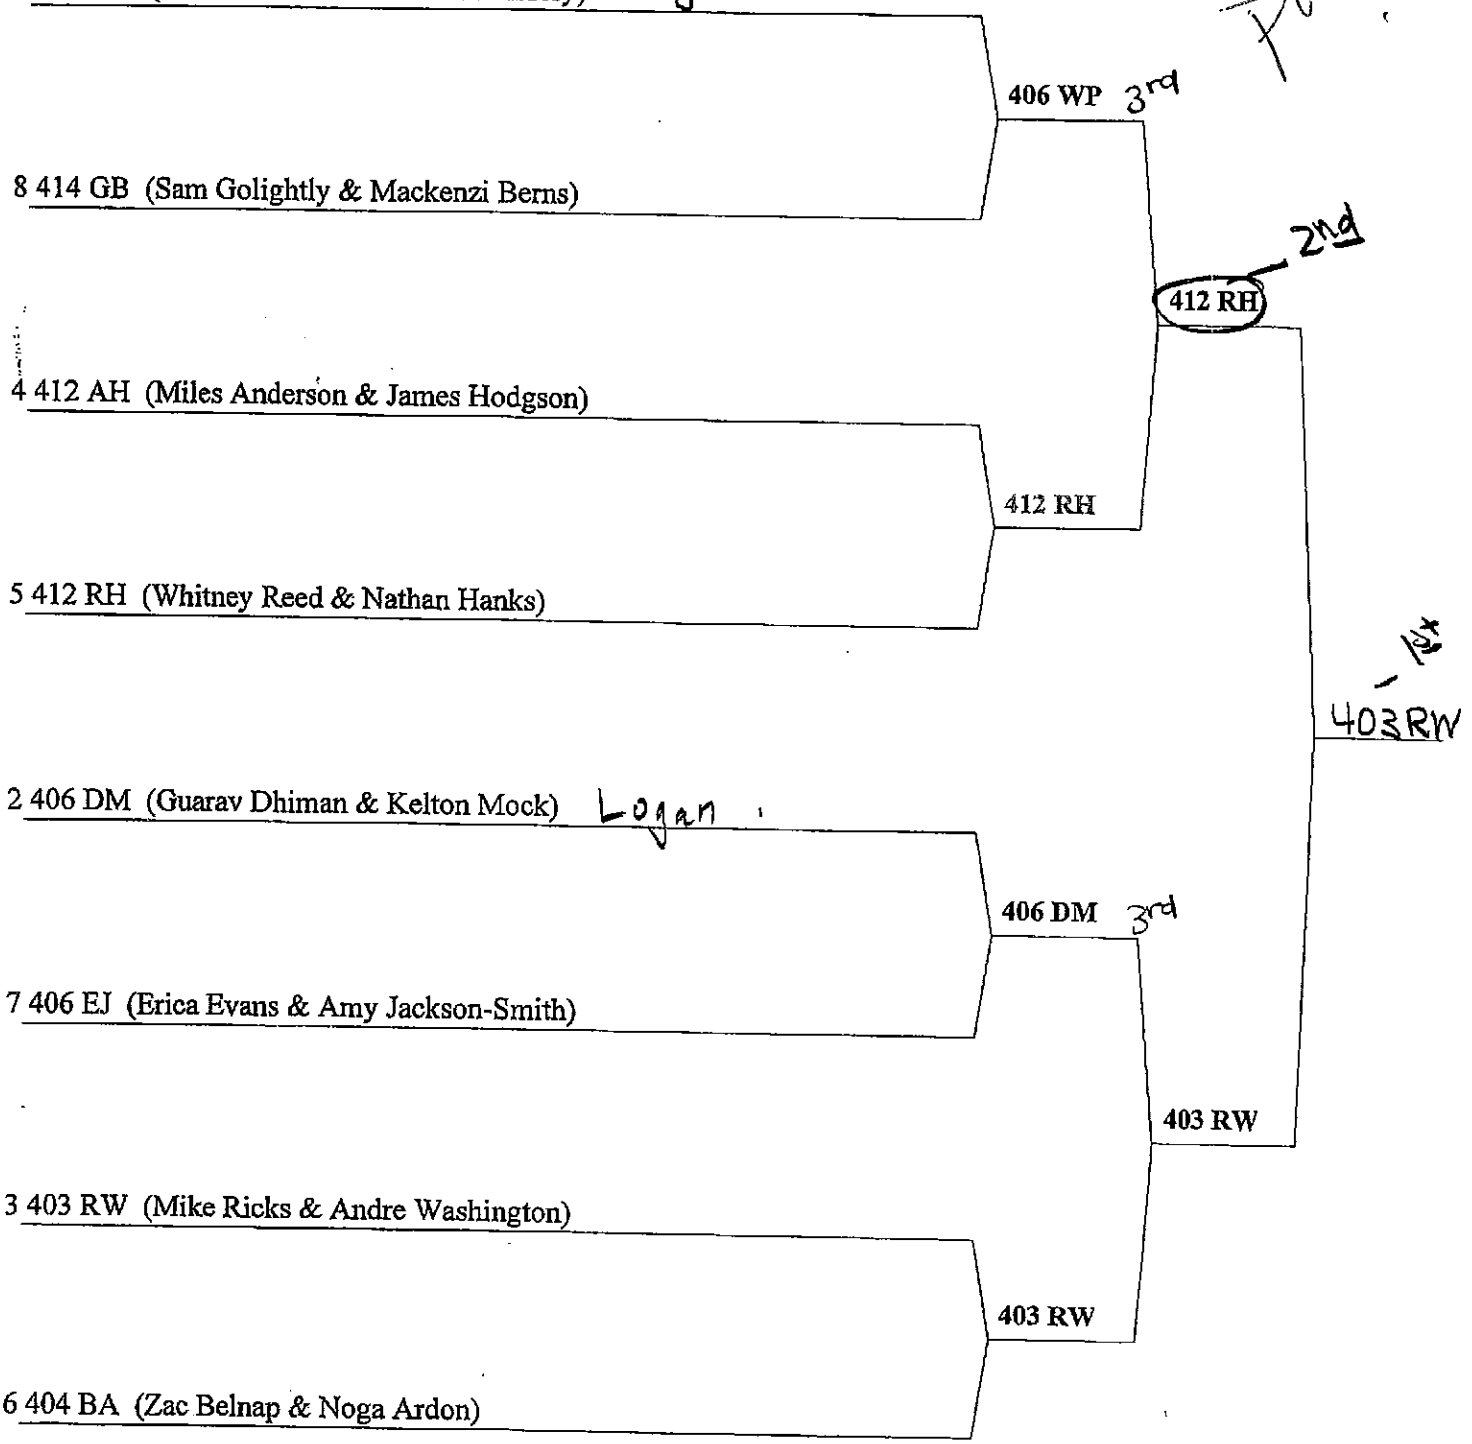

Four A State Debate Tournament

Westlake High School

March 12-13, 2010

Division: CX4

Policy

1 406 WP (Rachel Wootton & Robin Pendery) *Logan*

406 WP 3rd

8 414 GB (Sam Golightly & Mackenzi Berns)

2nd
412 RH

4 412 AH (Miles Anderson & James Hodgson)

412 RH

5 412 RH (Whitney Reed & Nathan Hanks)

1st
403 RW

2 406 DM (Guarav Dhiman & Kelton Mock) *Logan*

406 DM 3rd

7 406 EJ (Erica Evans & Amy Jackson-Smith)

403 RW

3 403 RW (Mike Ricks & Andre Washington)

403 RW

6 404 BA (Zac Belnap & Noga Ardon)