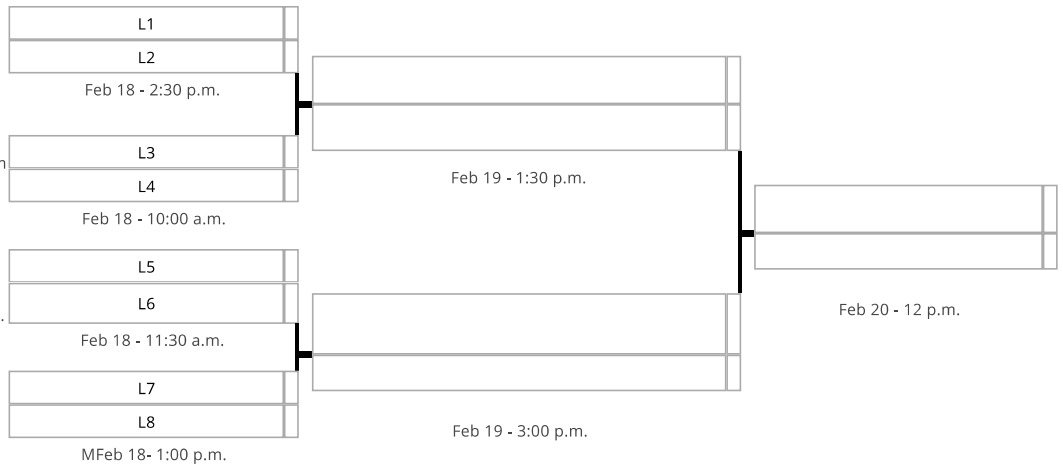

Watch Live Calendar Rosters Rosters Directory

UHSAA Sponsors

Deseret News

Wilson

2016 UHSAA 1A Girls Basketball Championships - Sevier Valley Center - February 17-20

Play-in games Feb. 16 at SVC:

*ICS 17 **Milford 45** at 1:30pm

Manila* 15 vs **Parowan 38** at 3pm

Mon. Valley* 55 vs West Ridge 23 at 4:30pm

Wayne* 57 vs Dugway 15 at 6pm

Whitehorse* 35 vs **Piute 63** at 7:30pm

*Signifies designated home team. The

highest seeded team will be the home team.

In the event of a tie in seeding, the team on

top of the bracket shall be the home team.

Bryce Valley Mustangs

Region:	20
Colors:	Green & White
Mascot:	Mustang
Principal:	Jeff Brinkerhoff
AD:	Rita Twitchell
Head Coach:	Tyson Brinkerhoff