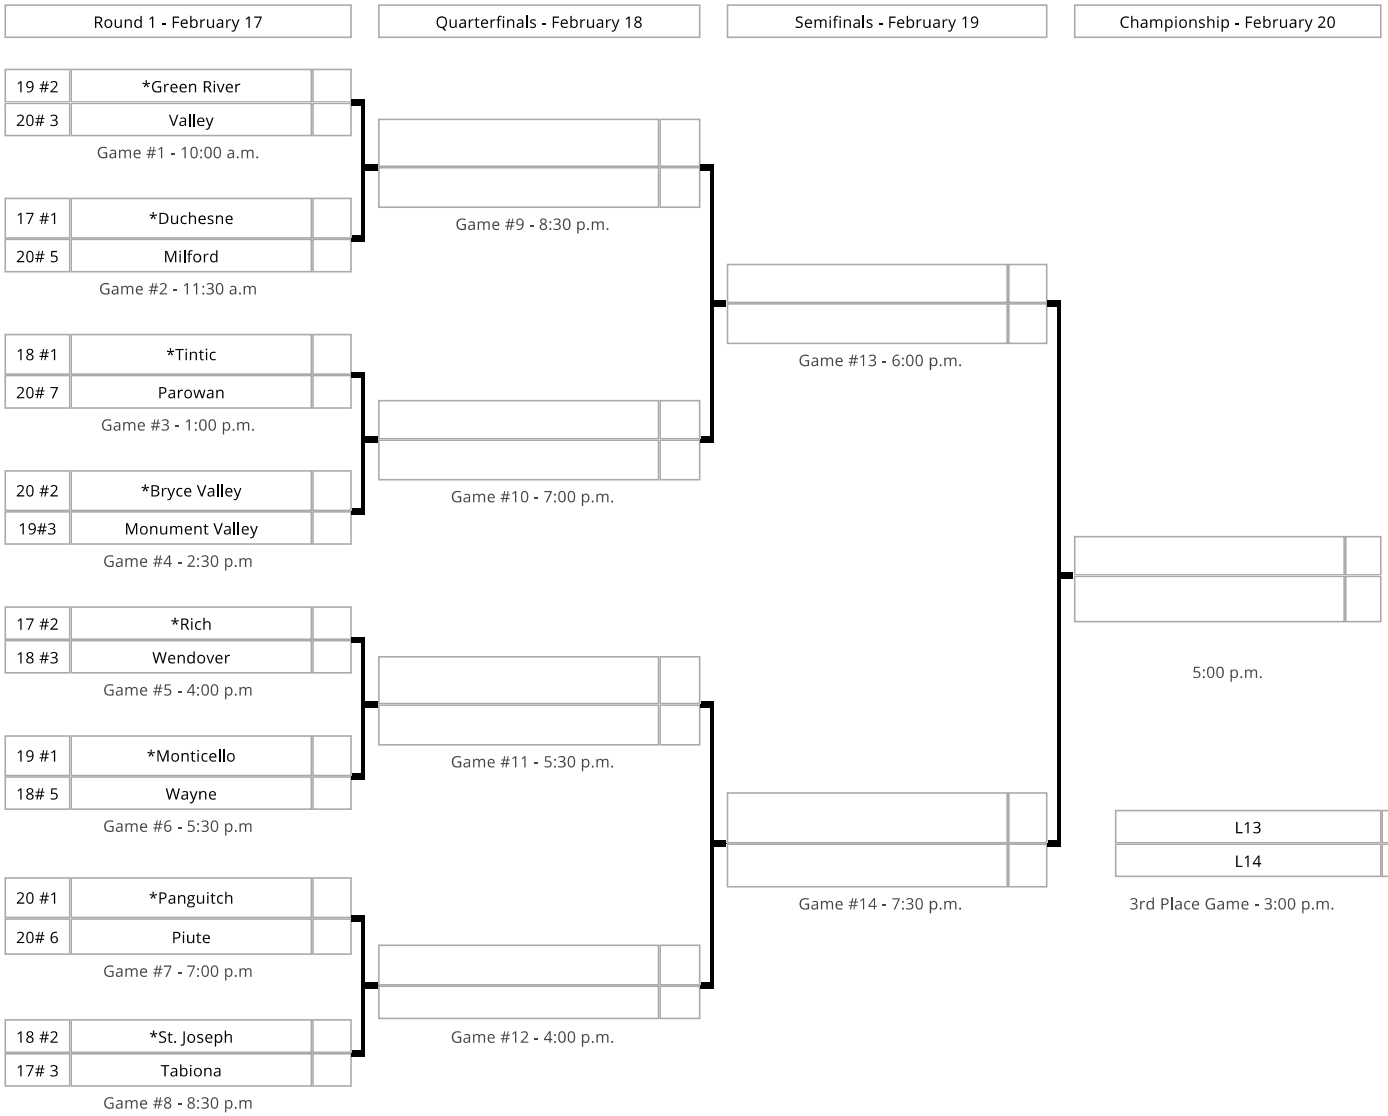

Watch Live Calendar Rosters Rosters Directory

UHSAA Sponsors

Deseret News

Wilson

2016 UHSAA 1A Girls Basketball Championships - Sevier Valley Center - February 17-20

Play-in games Feb. 16 at SVC:

*ICS 17 **Milford 45** at 1:30pm