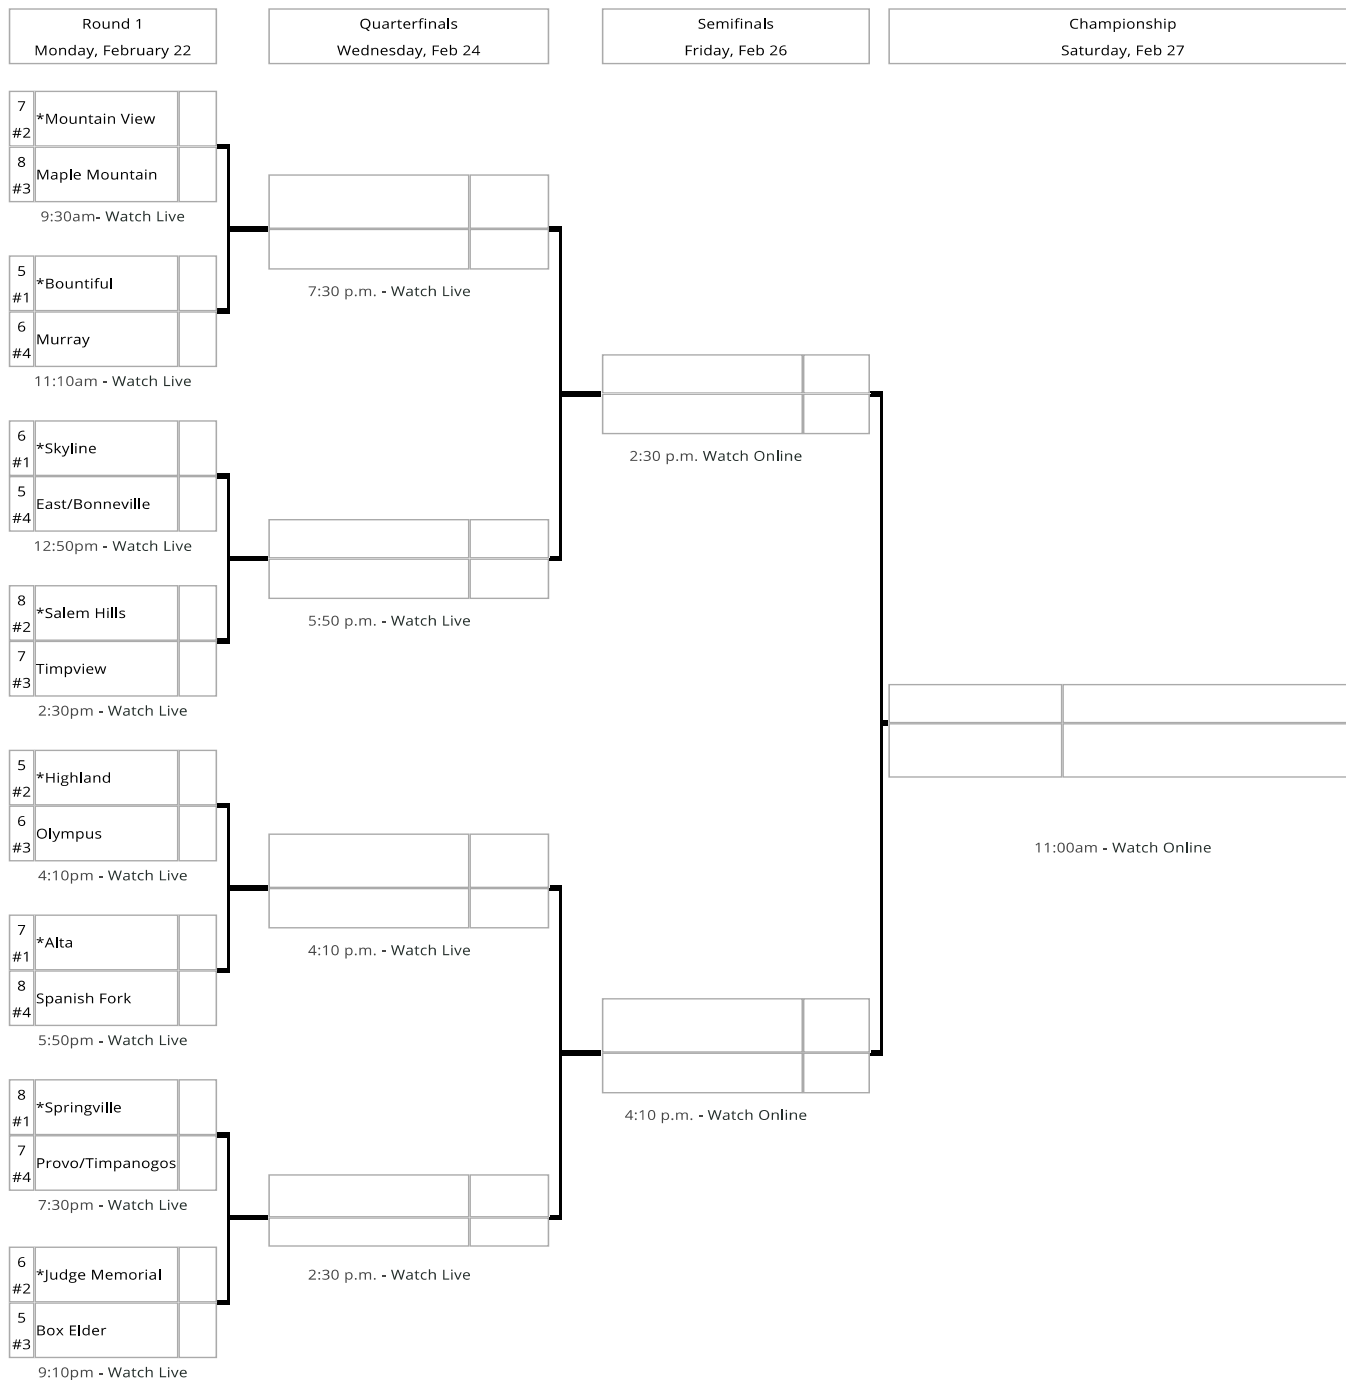

2016 UHSAA-Les Schwab 4A Girls Basketball Championships

Salt Lake Community College - Redwood Campus - Feb 22, 24, 26 & 27