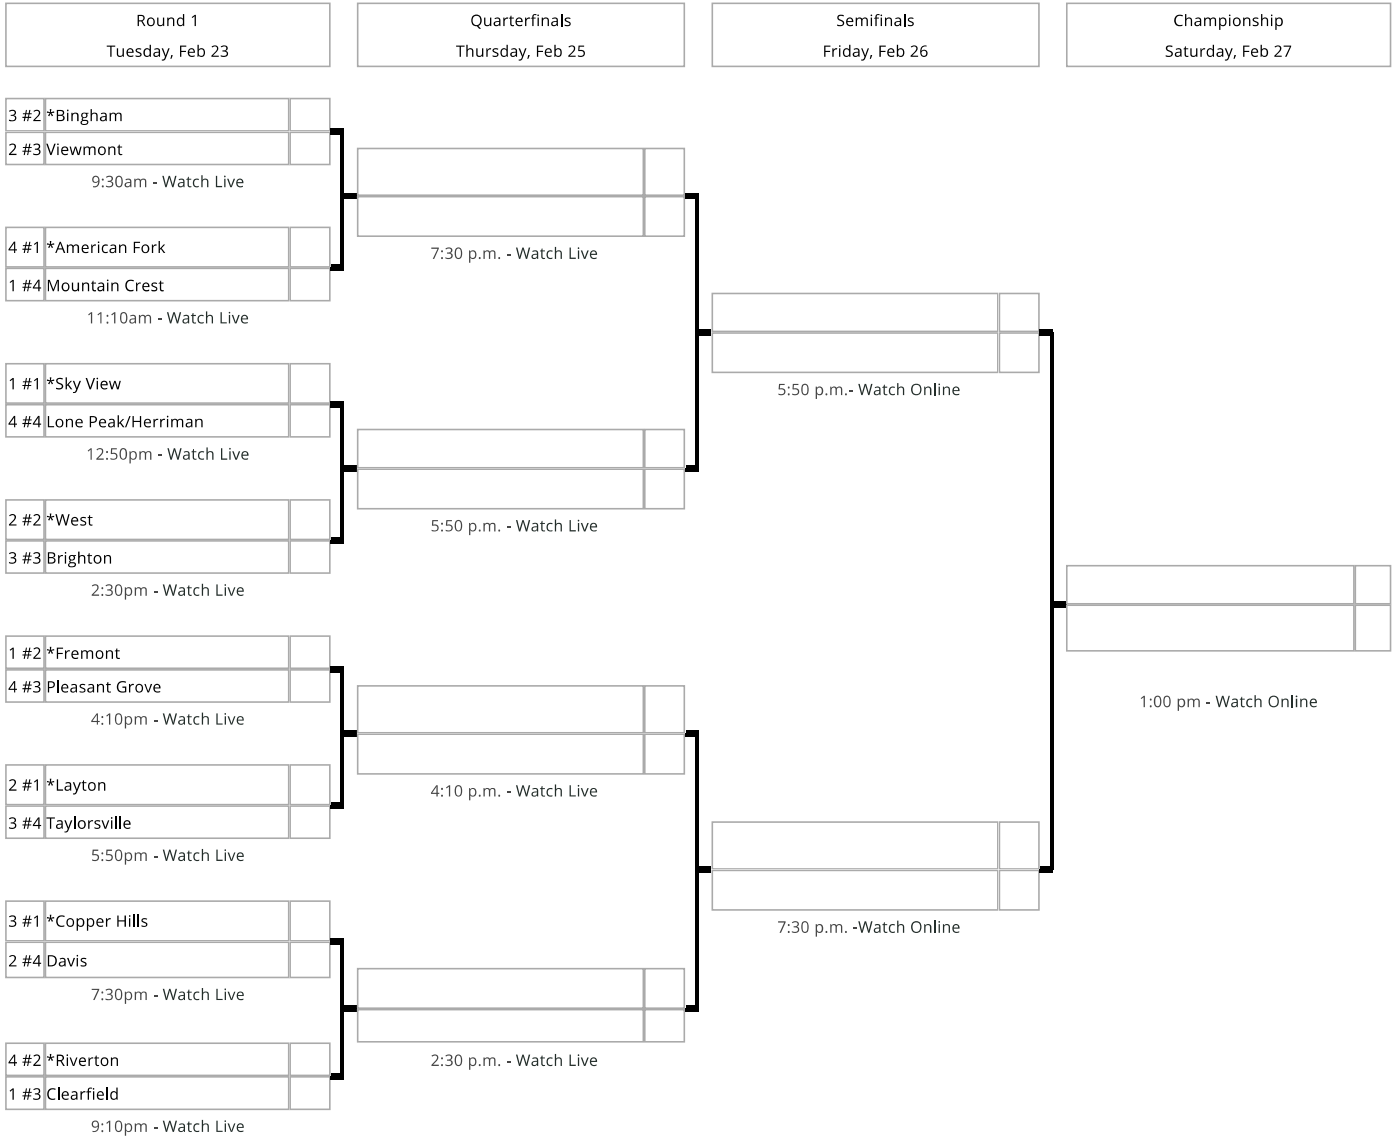

*Signifies designated home team. The highest seeded team will be the home team. In the event of a tie in seeding, the team on top of the bracket shall be the home team.

American Fork Cavemen

Region: 4
 Colors: Red and White
 Mascot: Cavemen
 Principal: Dan Webster
 AD: Joseph Atwood
 Head Coach: Corey Clayton