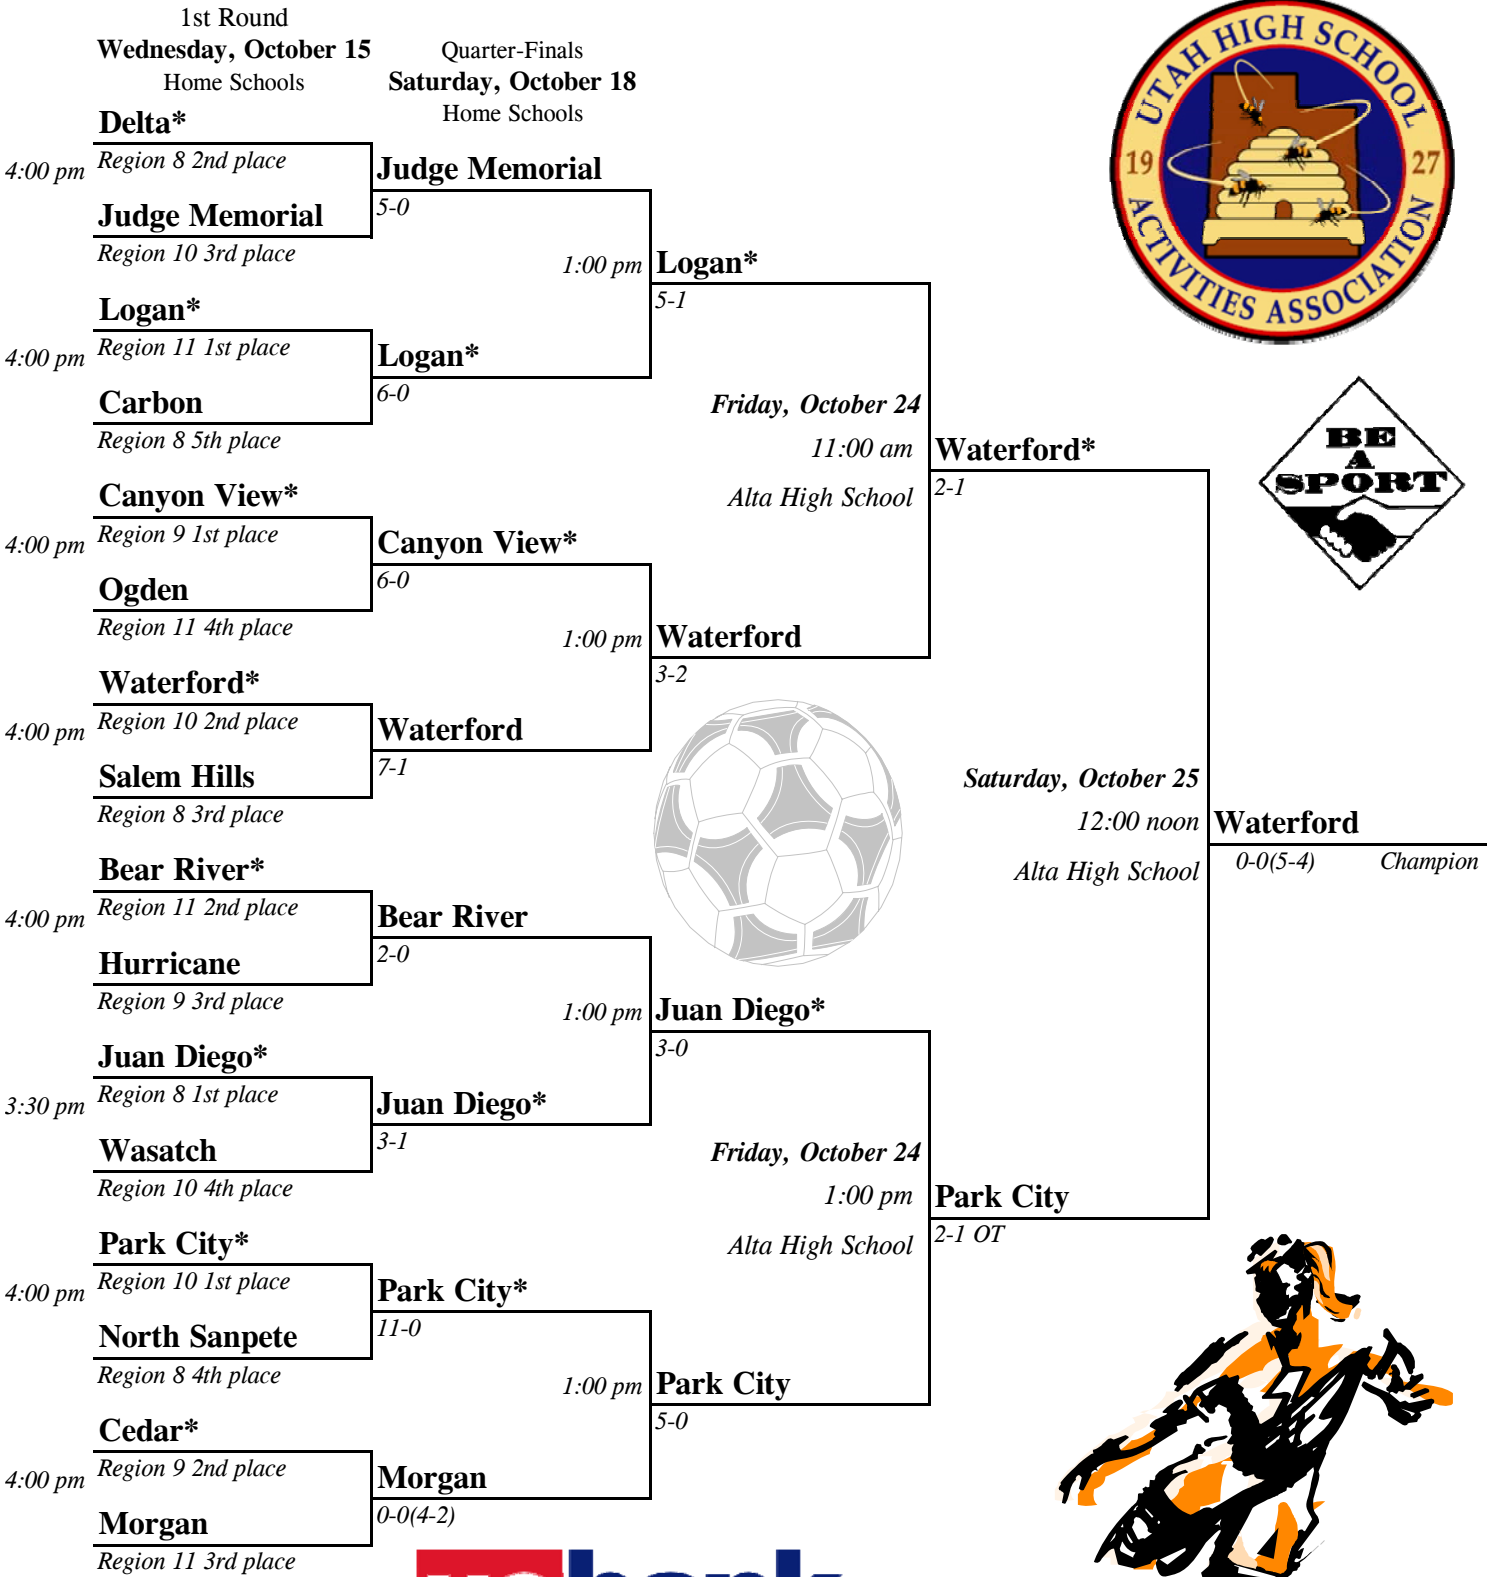

2008 3A Girls' Soccer State Championships

* Designated home team. In the quarter-finals, the highest seeded team will be the home team. In the event of a tie in seeding a coin toss will determine the home team.