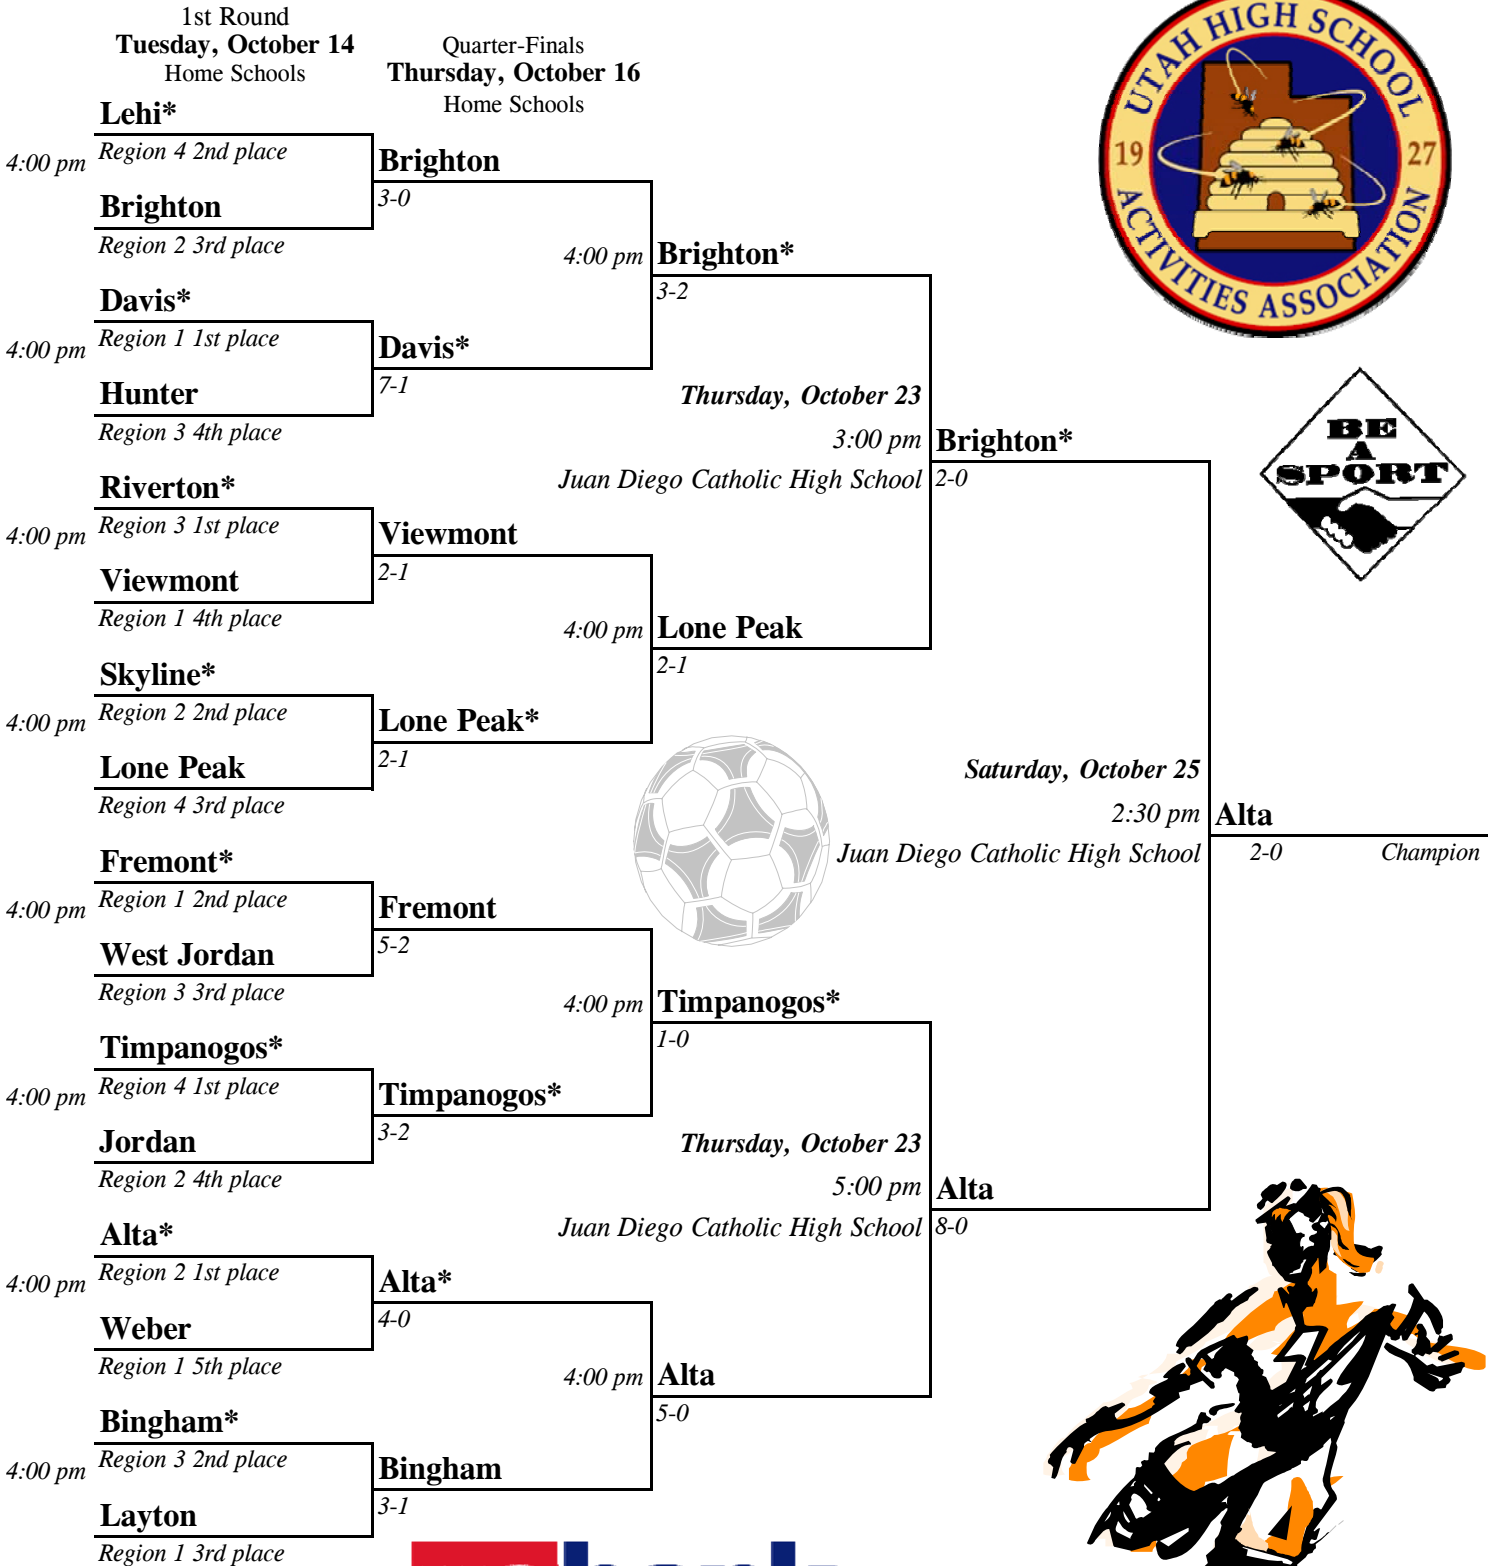

# 2008 5A Girls' Soccer State Championships

\* Designated home team. In the quarter-finals, the highest seeded team will be the home team. In the event of a tie in seeding a coin toss will determine the home team.