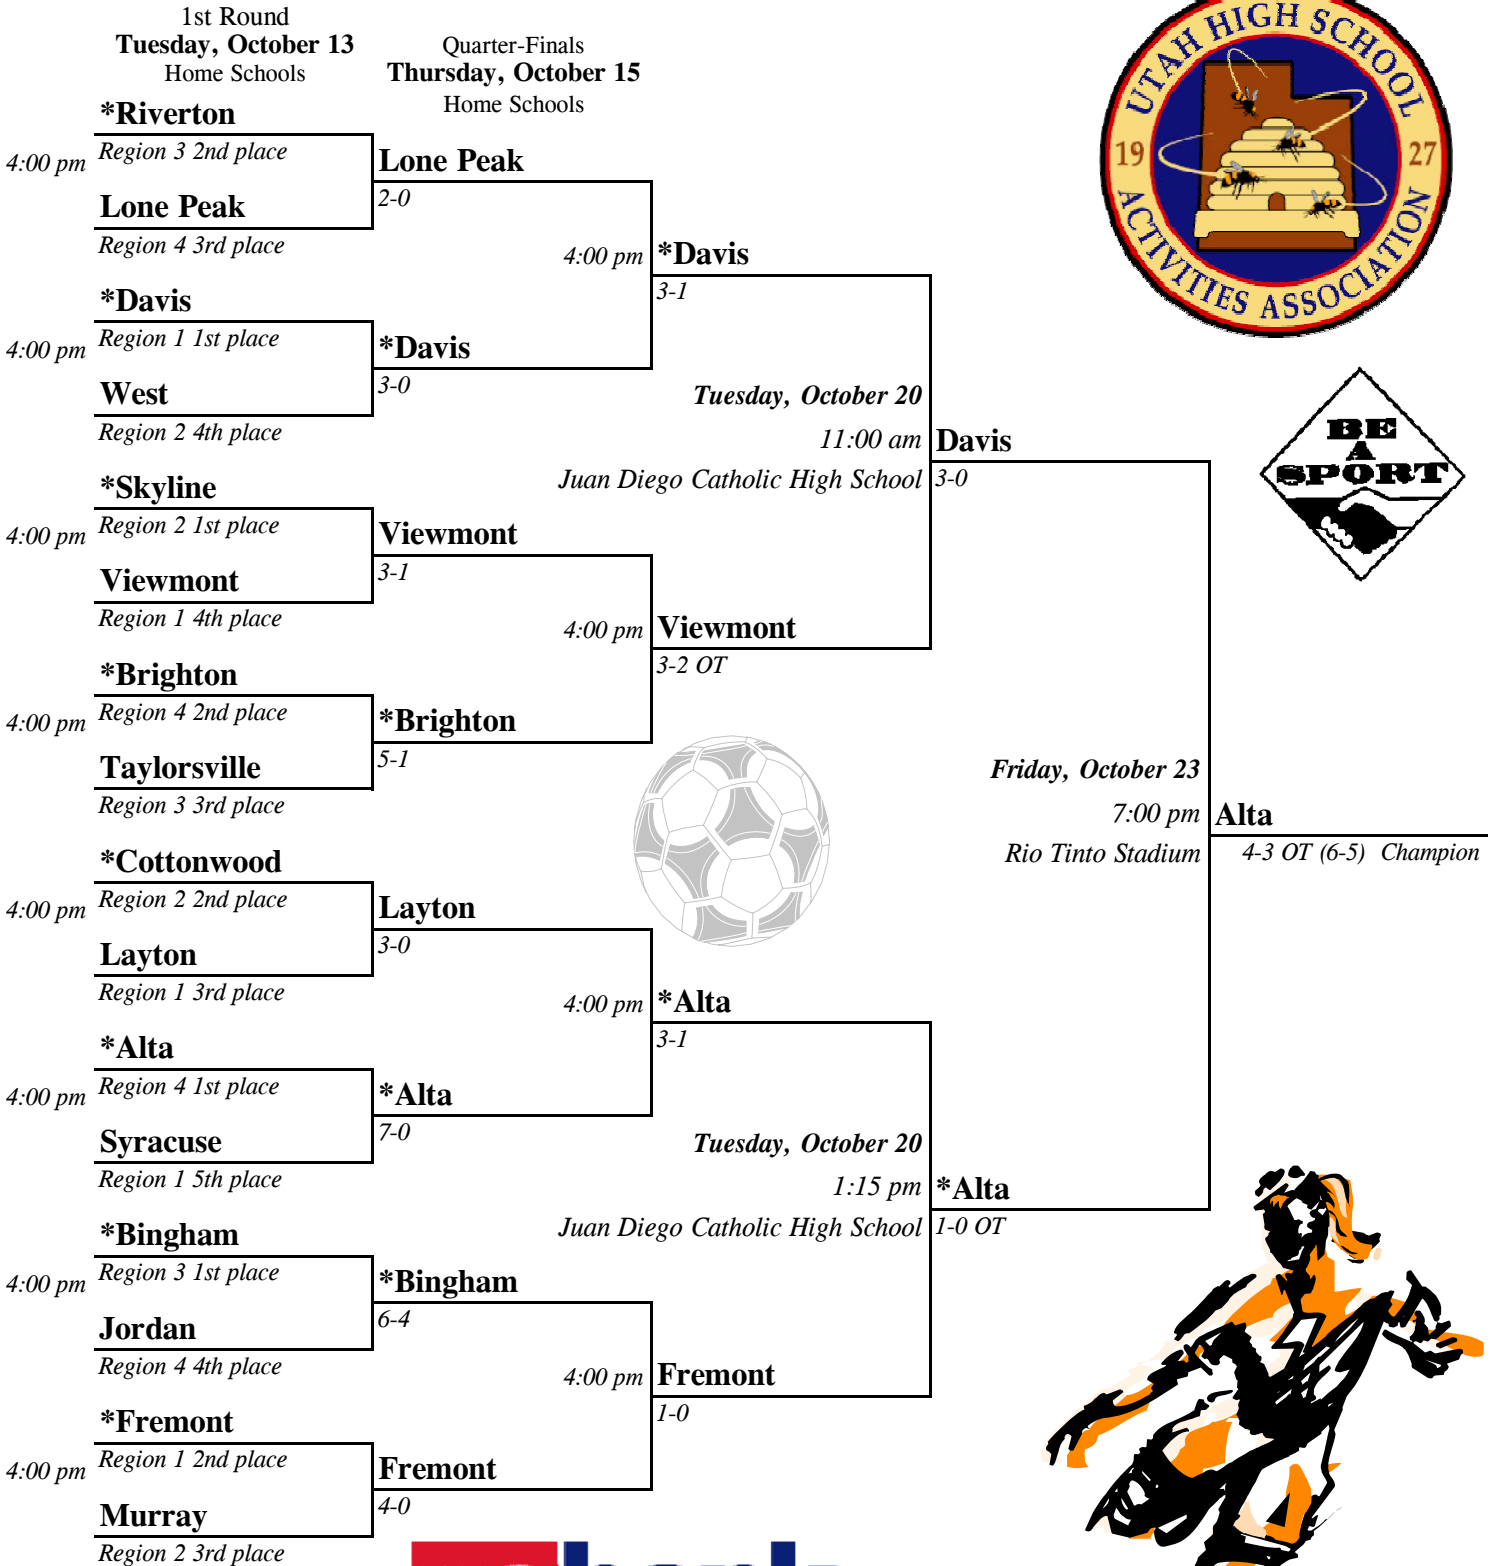

# 2009 5A Girls' Soccer State Championships

\* Indicates home team. The higher seeded team will be the home team. In the event both teams have the same seed a coin toss will determine the home team.