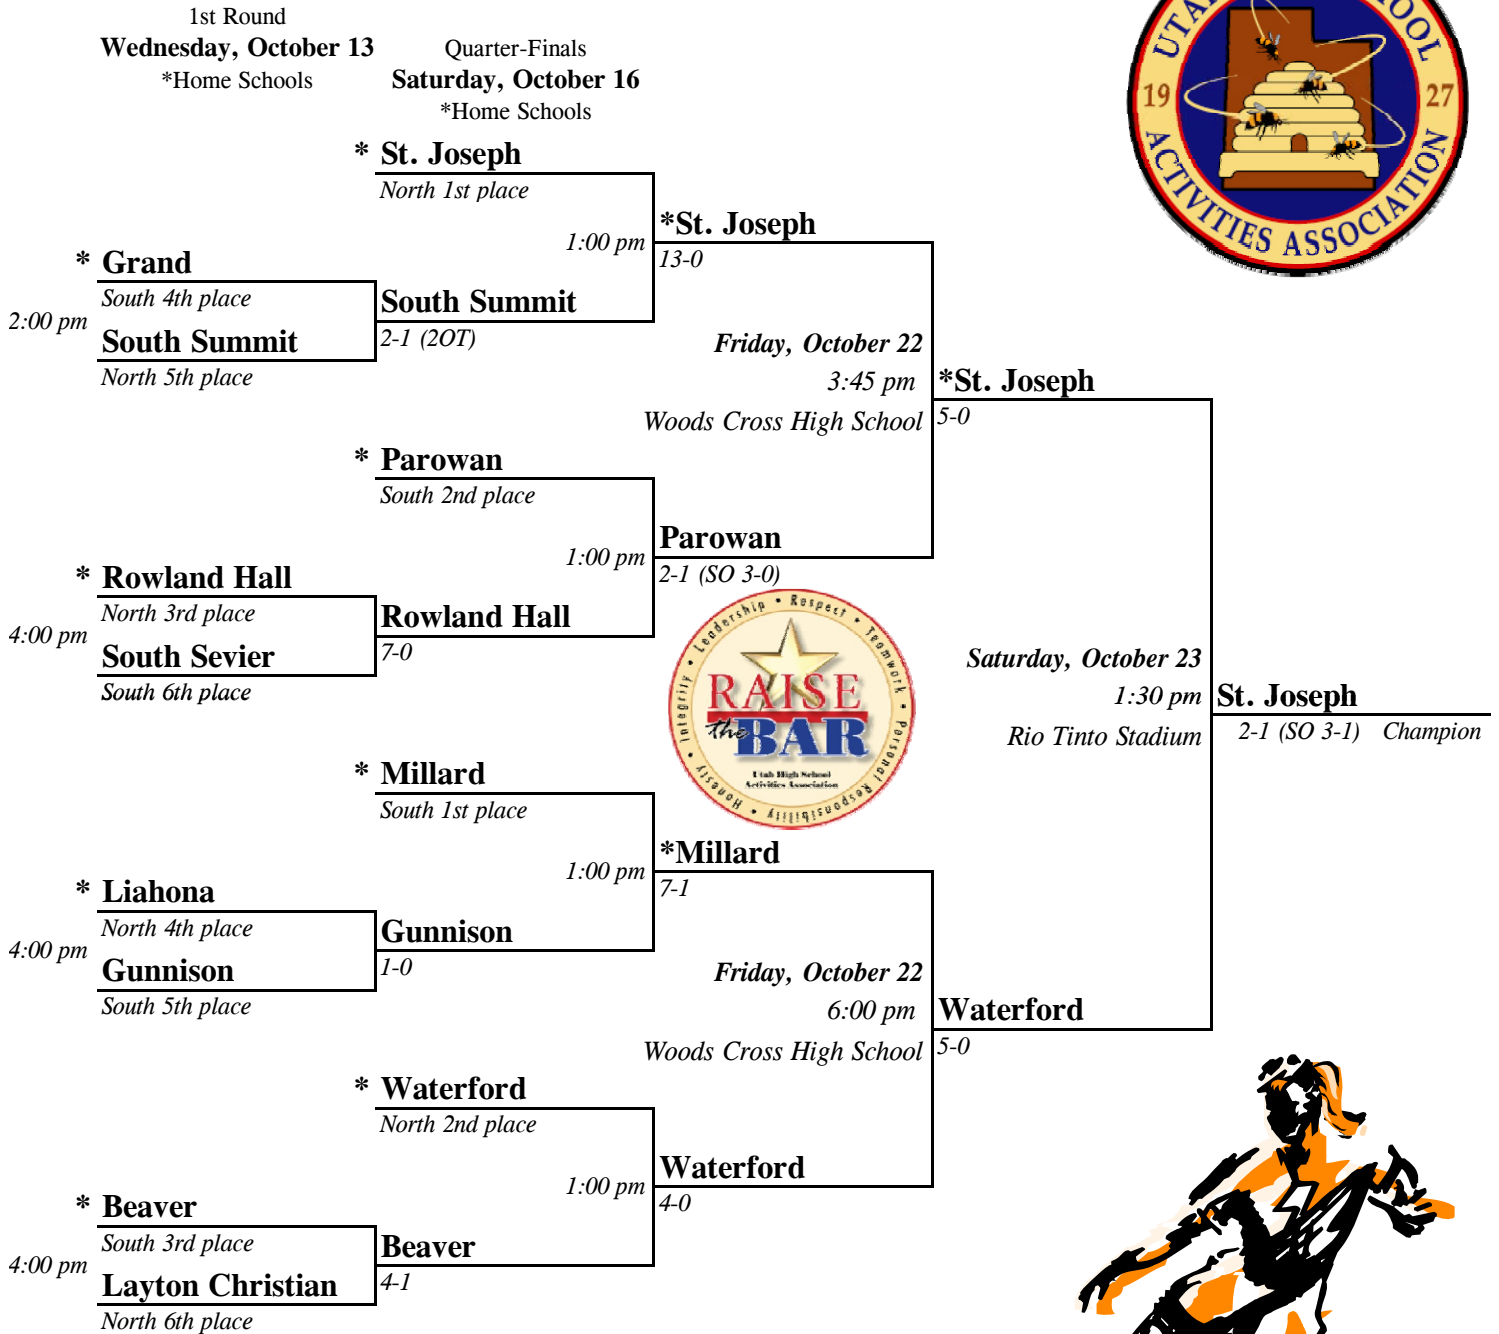

# 2010 2A Girls' Soccer State Championships

\*Indicates home team. The higher seeded team will be the home team. In the event both teams have the same seed a coin toss will determine the home team.