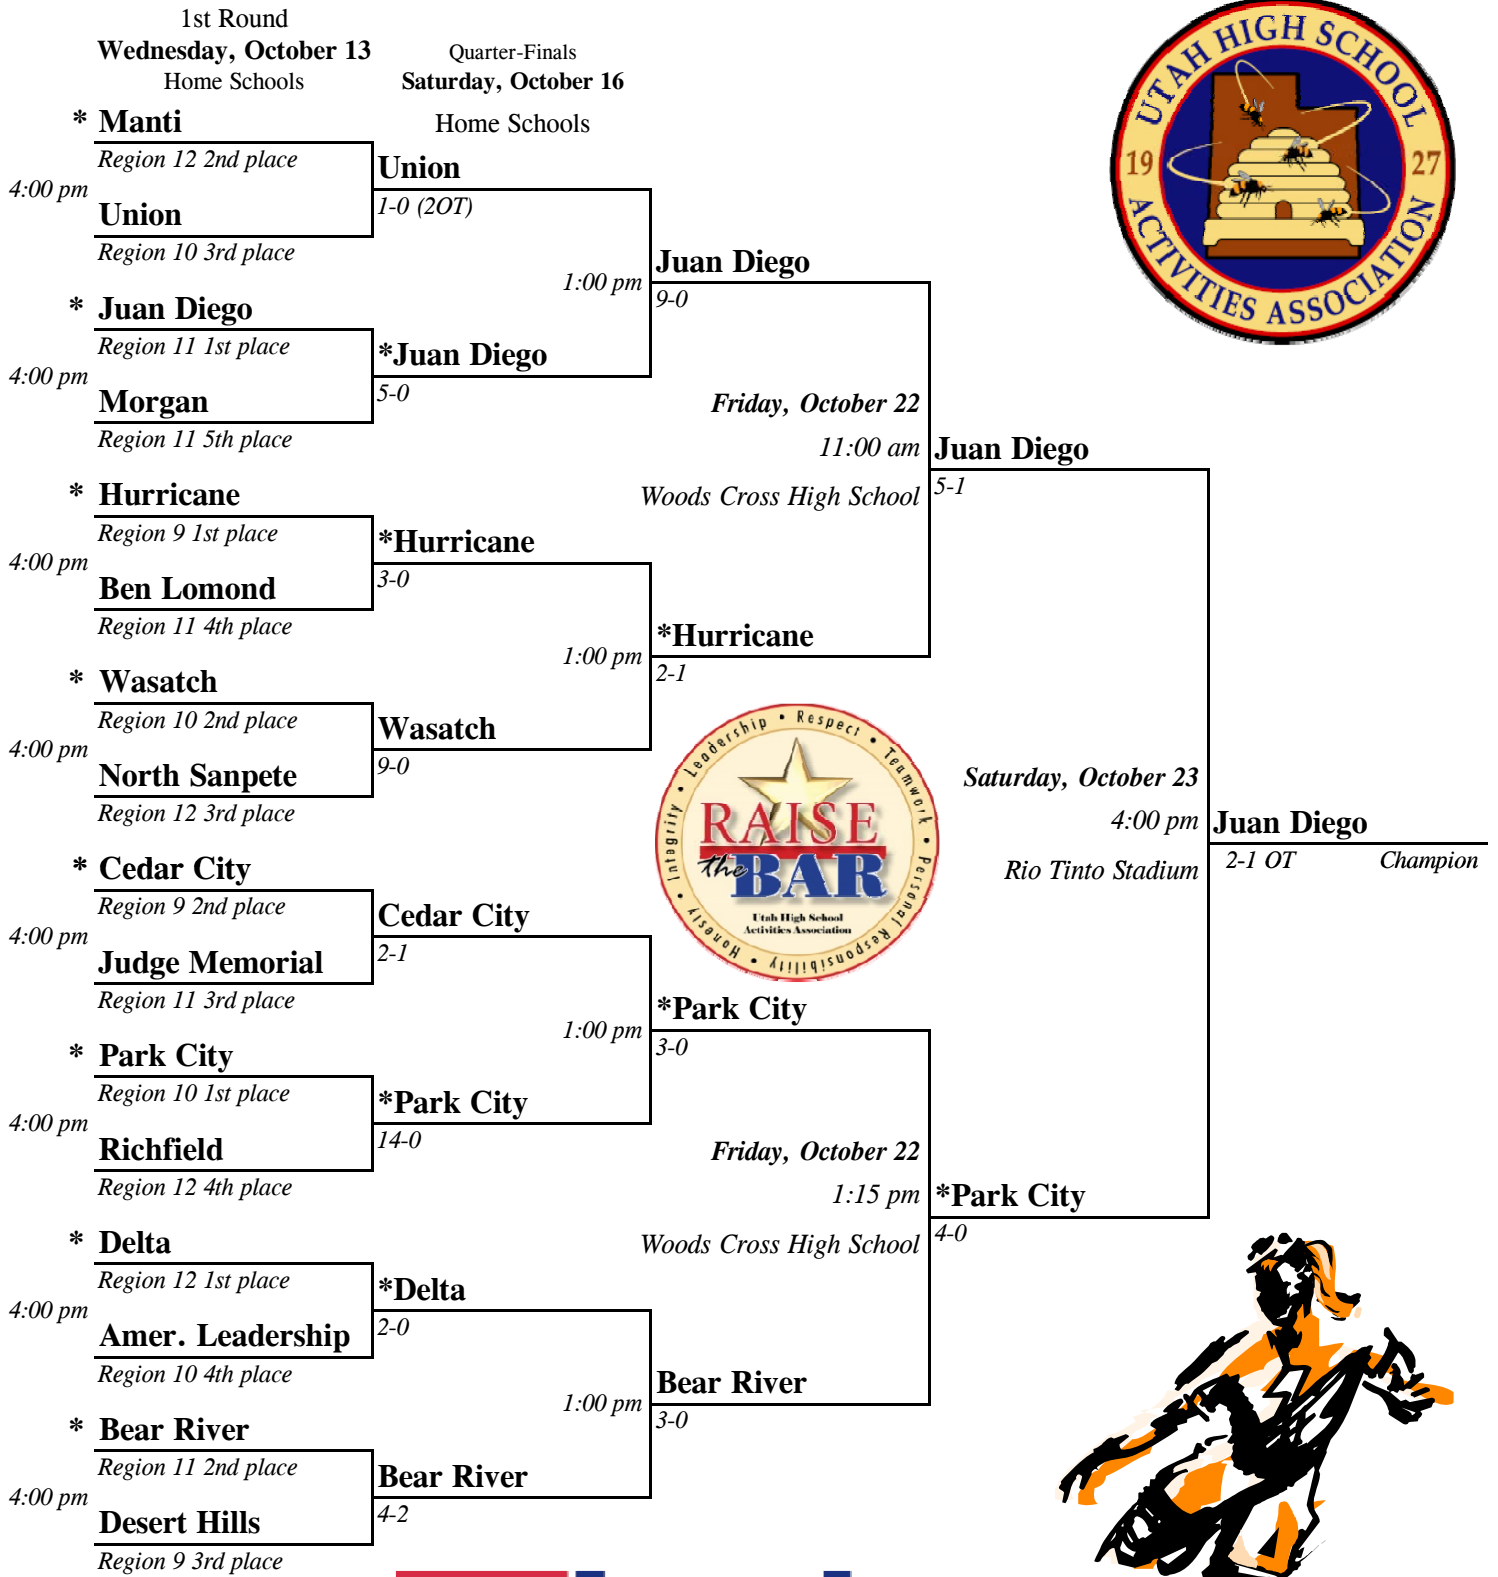

2010 3A Girls' Soccer State Championships

*Indicates home team. The higher seeded team will be the home team. In the event both teams have the same seed a coin toss will determine the home team.

SPALDING