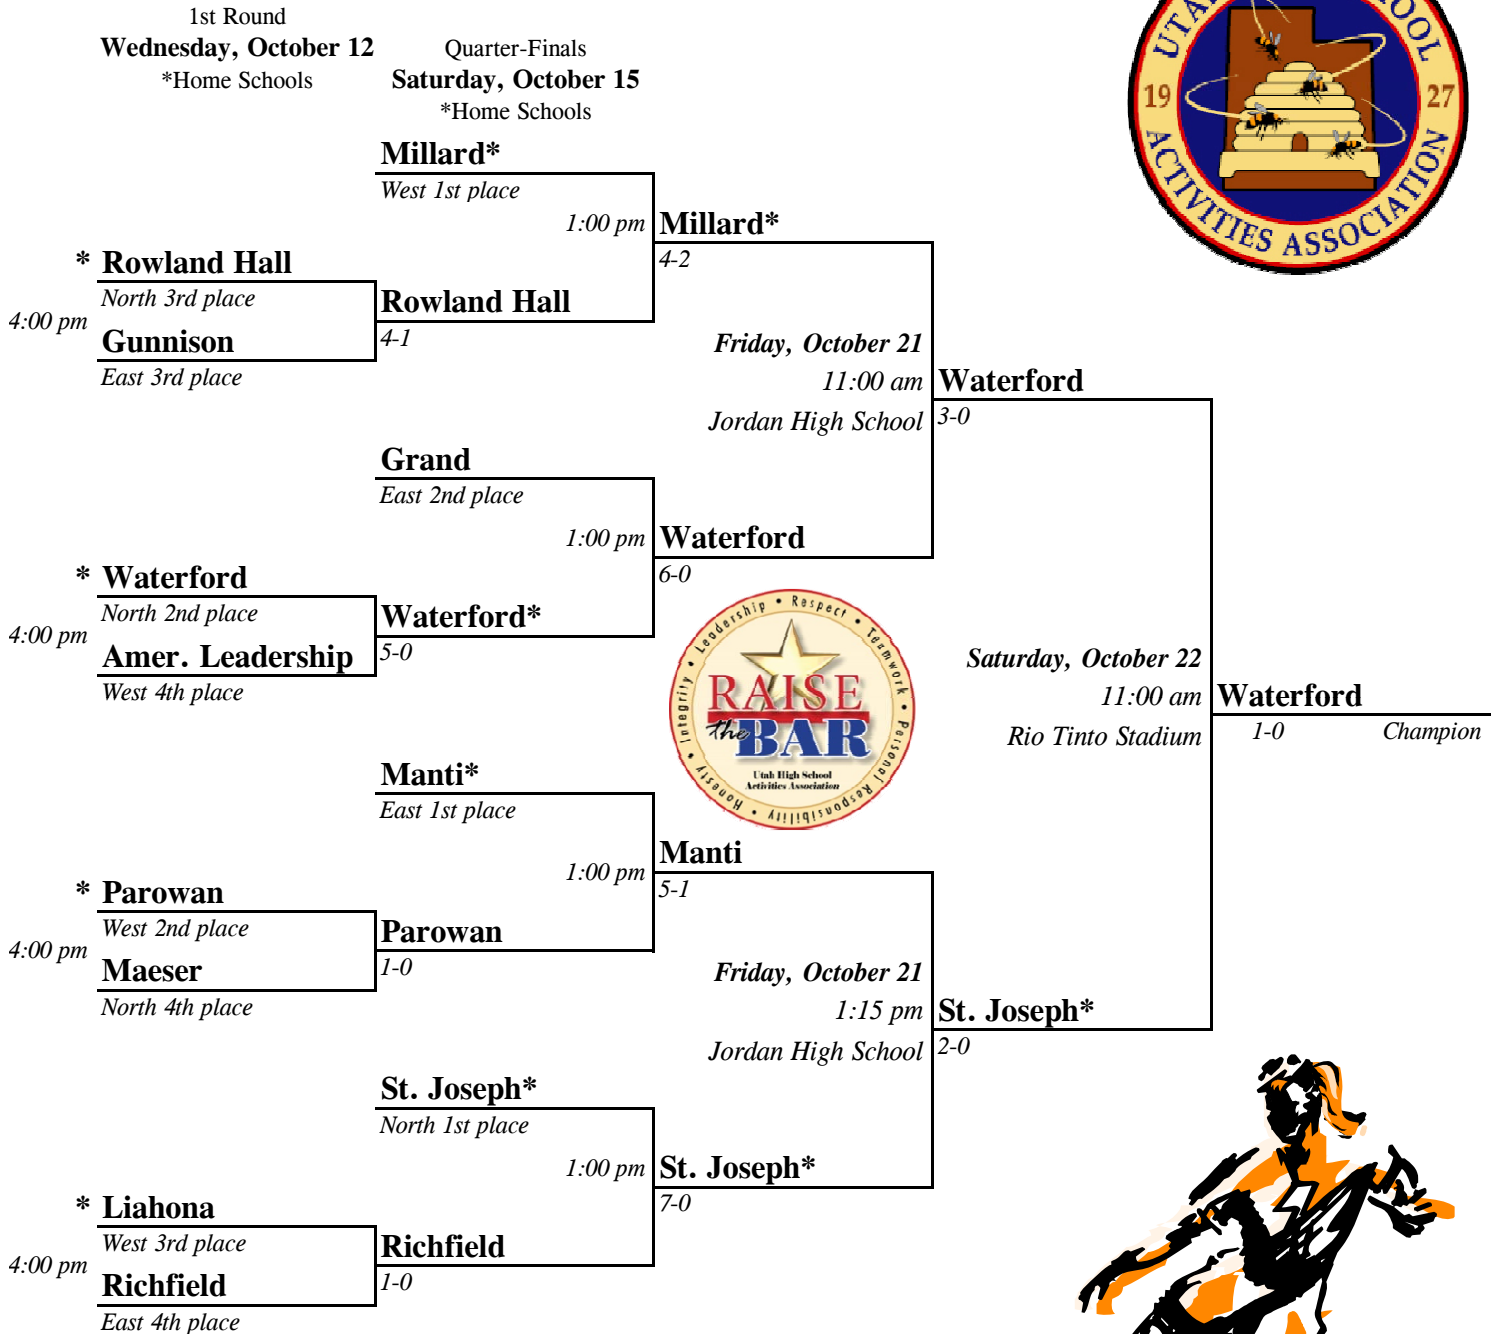

# 2011 2A Girls' Soccer State Championships

\*Indicates home team. The higher seeded team will be the home team. In the event both teams have the same seed a coin toss will determine the home team.