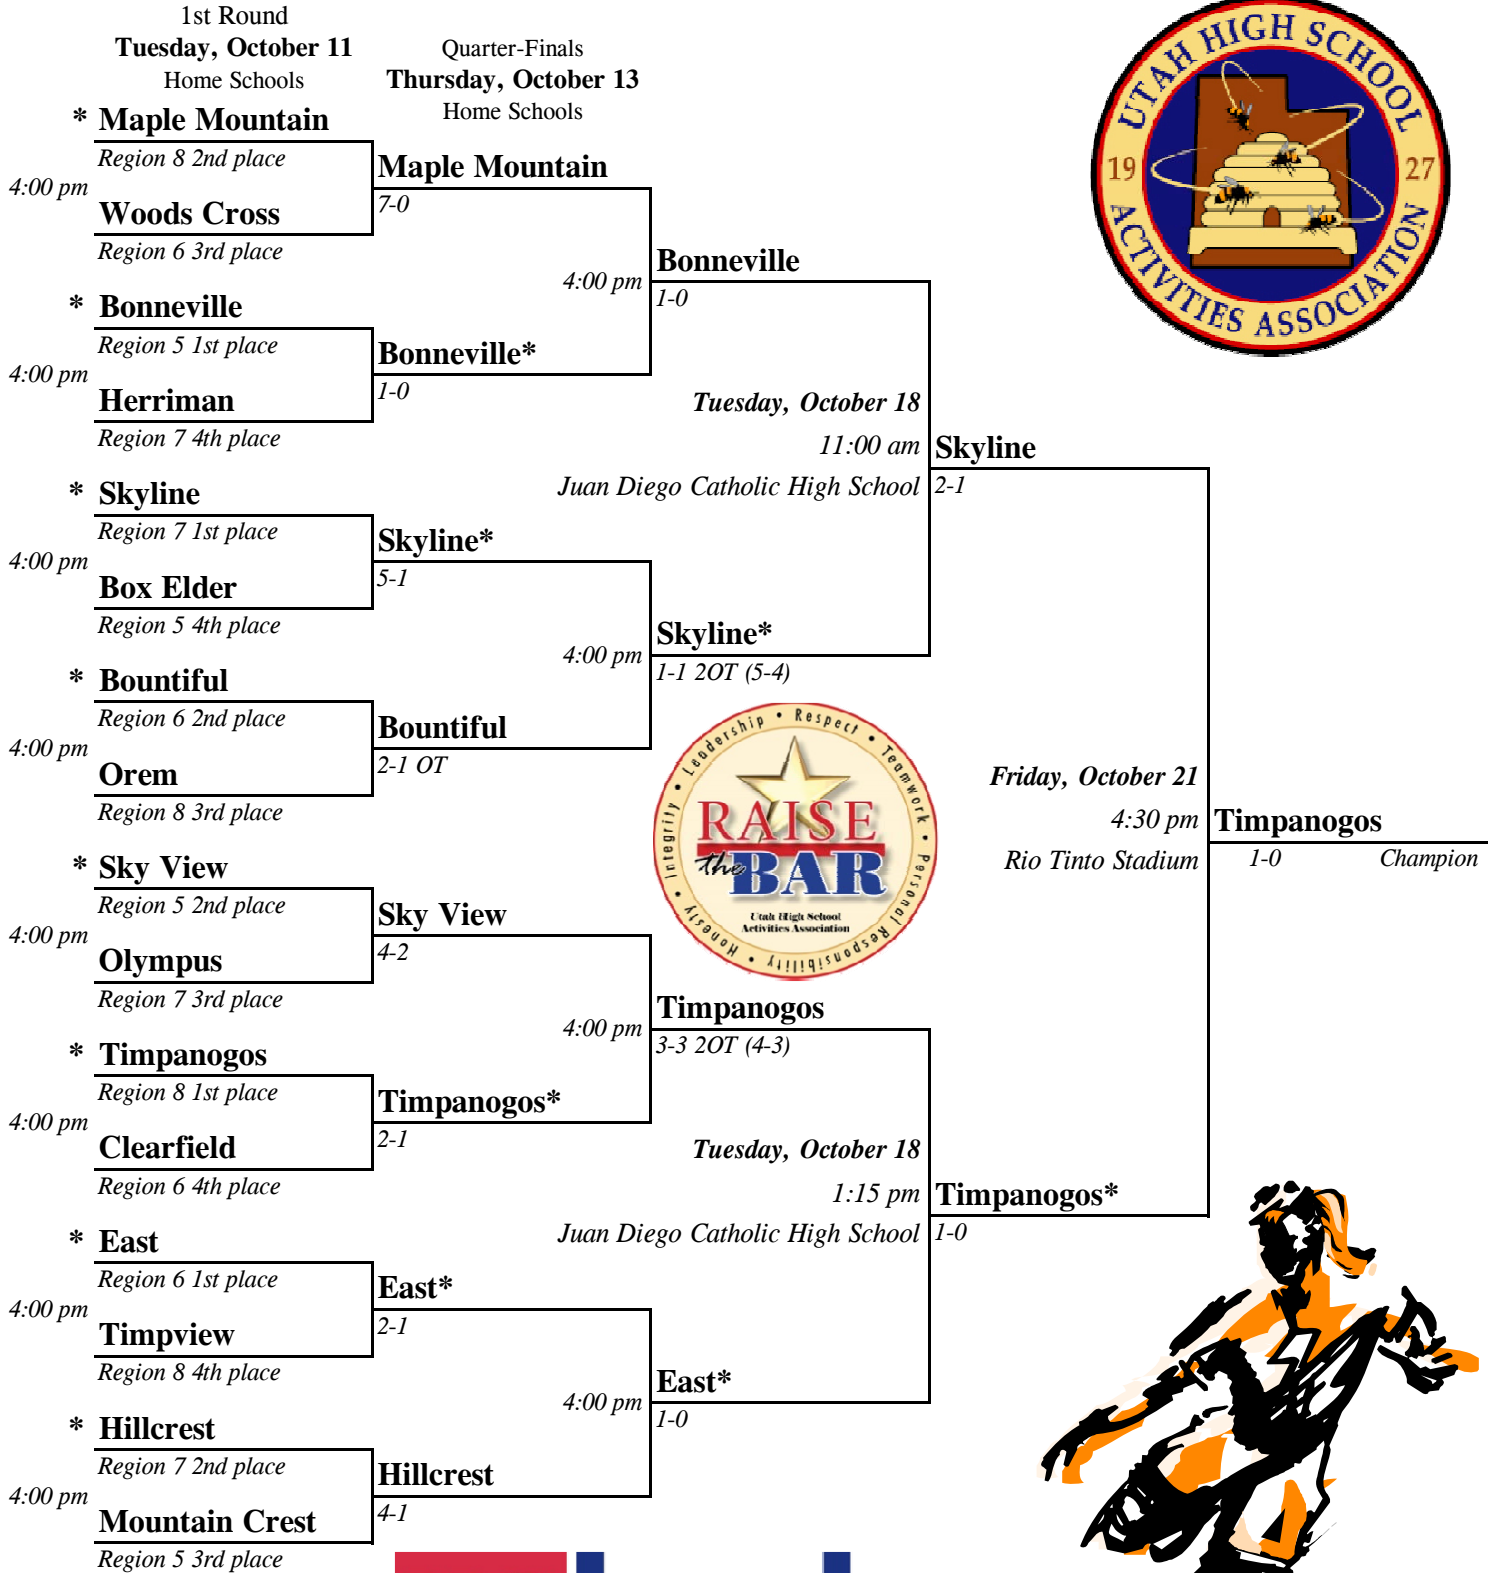

# 2011 4A Girls' Soccer State Championships

\* Indicates home team. From the quarter-finals on the higher seeded team will be the home team. In the event both teams have the same seed a coin toss will determine the home team.