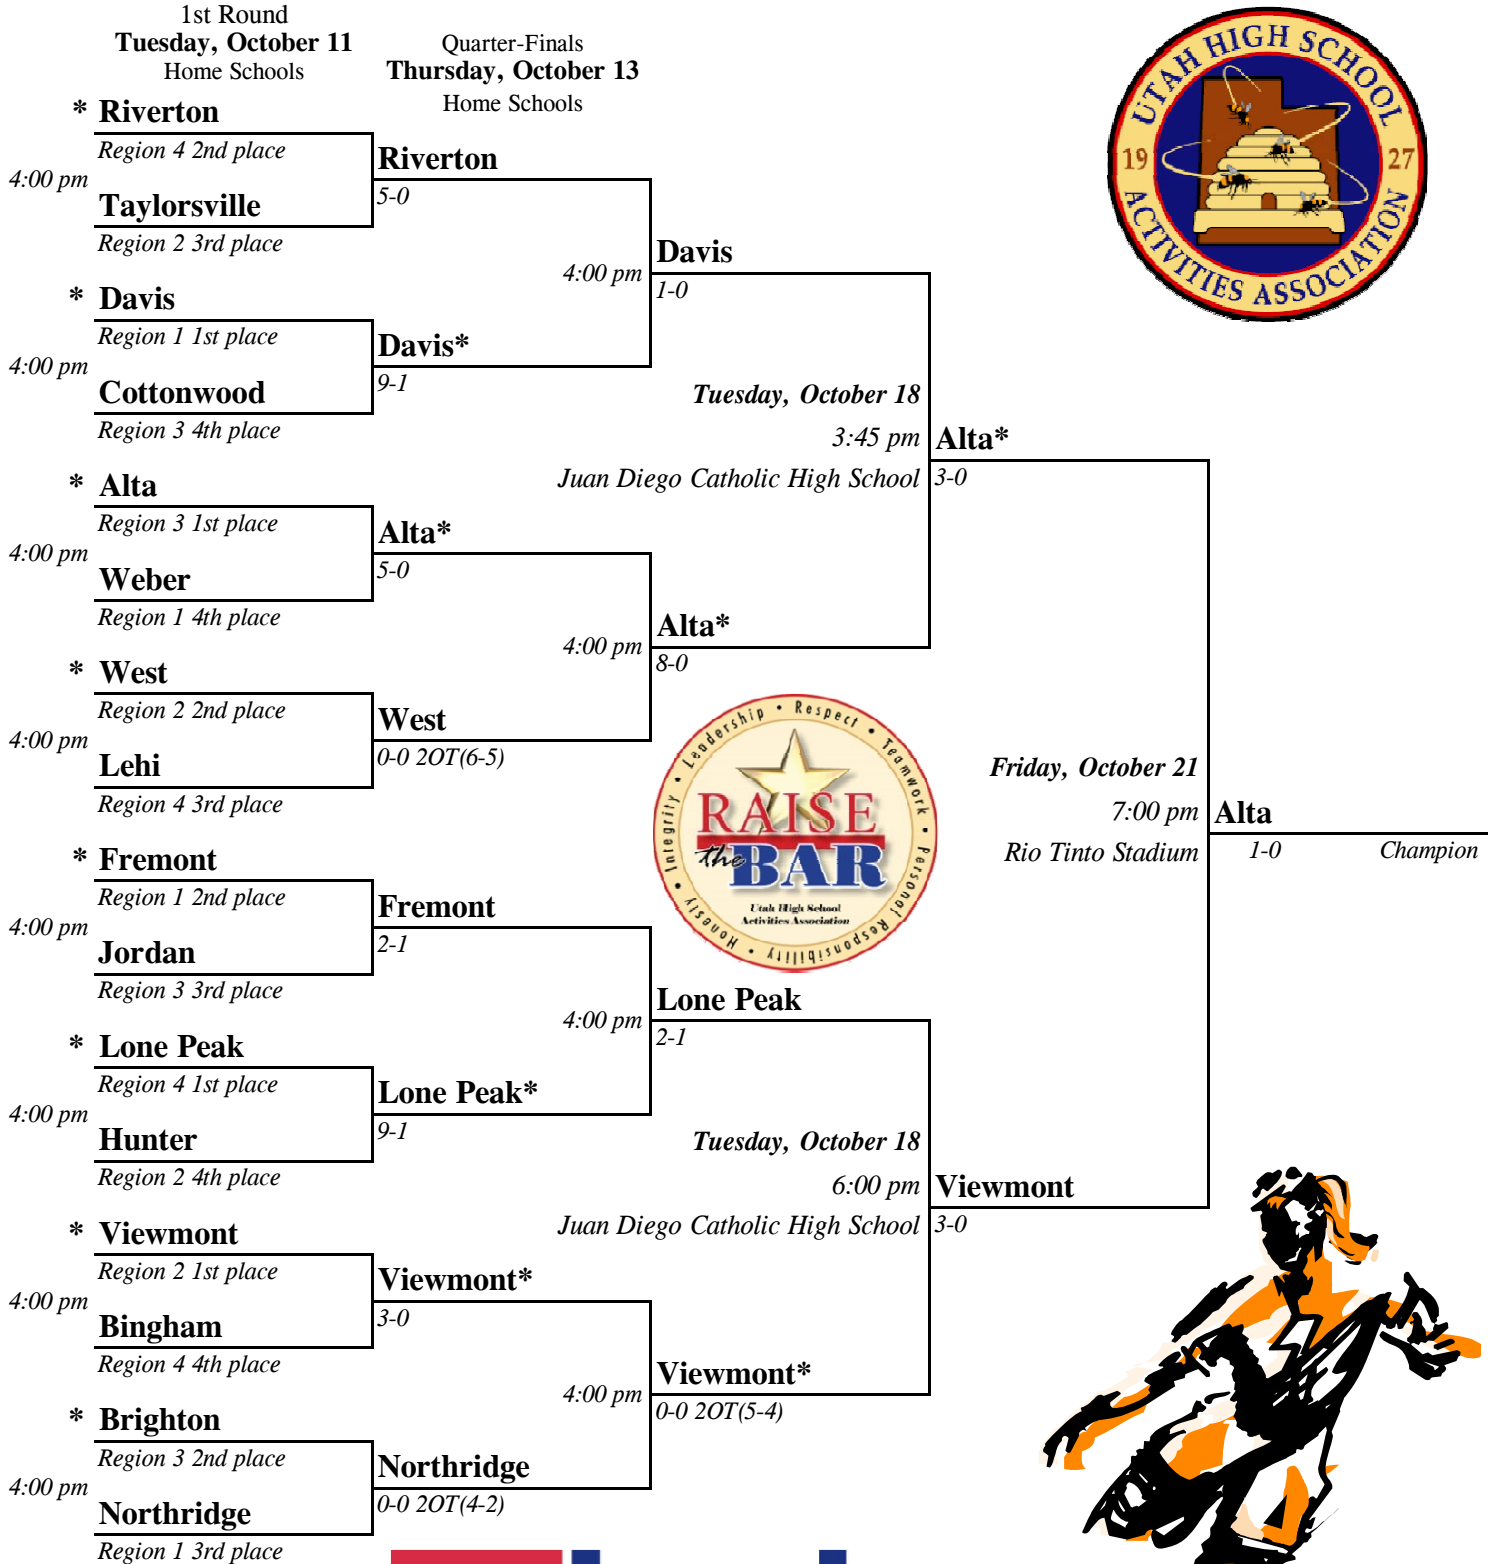

# 2011 5A Girls' Soccer State Championships

\* Indicates home team. The higher seeded team will be the home team. In the event both teams have the same seed a coin toss will determine the home team.