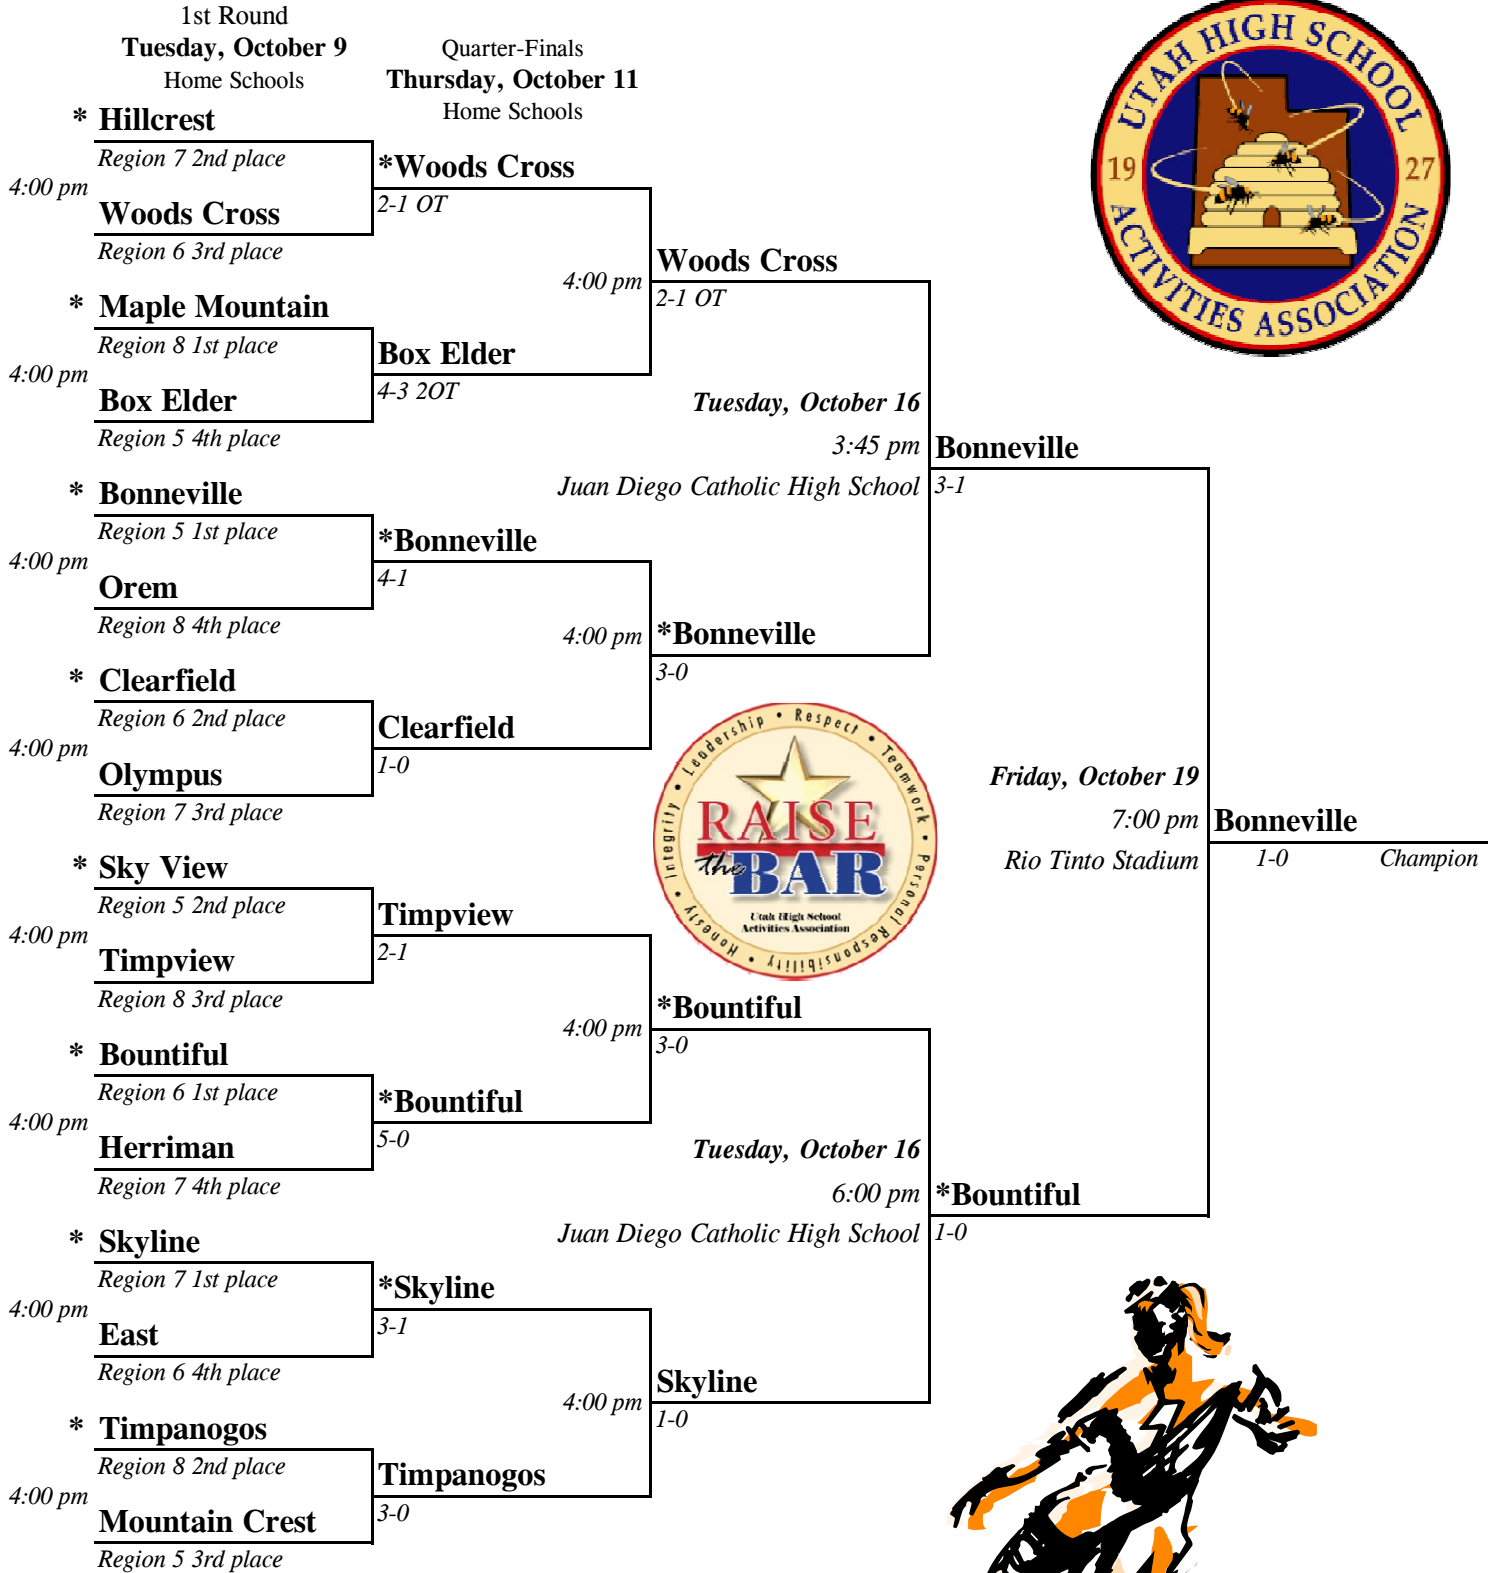

# 2012 4A Girls' Soccer State Championships

\* Indicates home team. From the quarter-finals on the higher seeded team will be the home team. In the event both teams have the same seed a coin toss will determine the home team.

**Wilson**