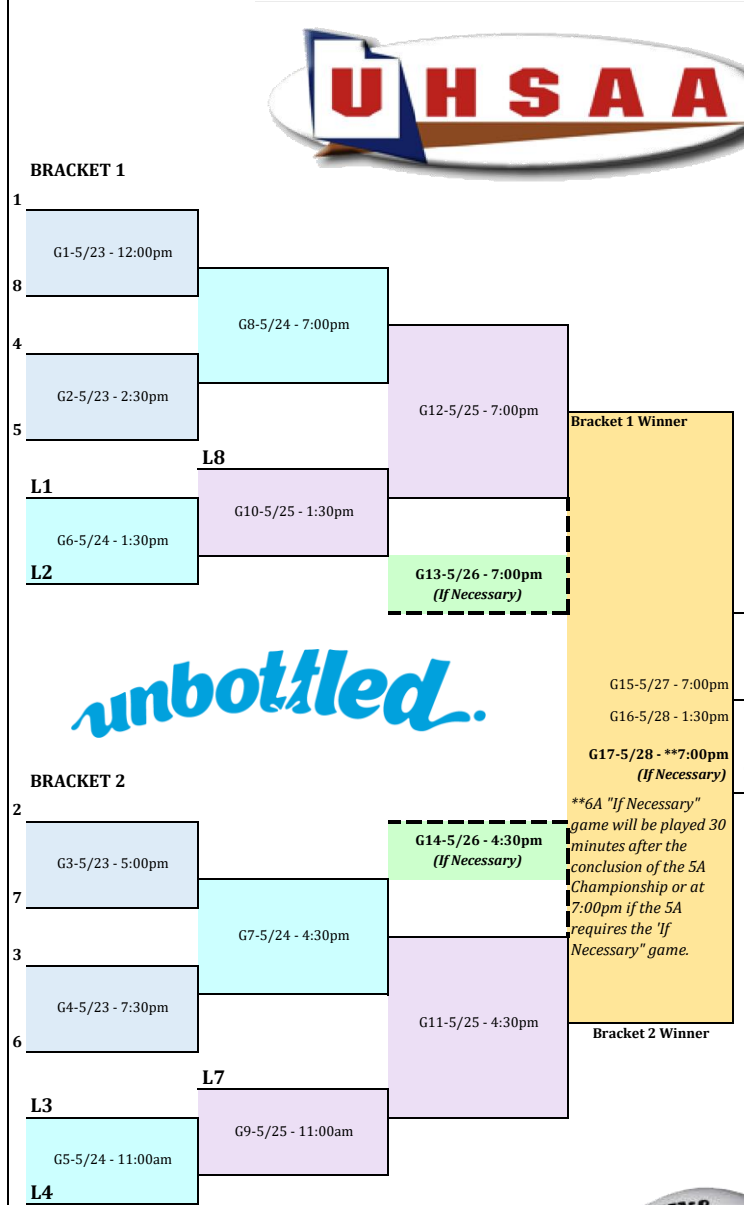

Presented by:

MOUNTAIN AMERICA
CREDIT UNION

Regionals May 14 & 16 Home Sites Best of 3	
16 Mountain Ridge	G1-5/14 1:00pm G2-5/16 1:00pm G3-5/16 (If Ness.)
17 Copper Hills	
9 Farmington	G1-5/14 1:00pm G2-5/16 1:00pm G3-5/16 (If Ness.)
24 West	
12 Kearns	G1-5/14 1:00pm G2-5/16 1:00pm G3-5/16 (If Ness.)
21 Syracuse	
13 Weber	G1-5/14 1:00pm G2-5/16 1:00pm G3-5/16 (If Ness.)
20 Roy	
14 Herriman	G1-5/14 1:00pm G2-5/16 1:00pm G3-5/16 (If Ness.)
19 Layton	
11 Davis	G1-5/14 1:00pm G2-5/16 1:00pm G3-5/16 (If Ness.)
22 Clearfield	
10 Skyridge	G1-5/14 1:00pm G2-5/16 1:00pm G3-5/16 (If Ness.)
23 Westlake	
15 Corner Canyon	G1-5/14 1:00pm G2-5/16 1:00pm G3-5/16 (If Ness.)
18 Cyprus	

Super Regionals May 19 & 20 Home Sites Best of 3	
1 Fremont	G1-5/19 4:00pm G2-5/20 1:00pm G3-5/20 (If Ness.)
2 Bingham	G1-5/19 4:00pm G2-5/20 1:00pm G3-5/20 (If Ness.)
3 Riverton	G1-5/19 4:00pm G2-5/20 1:00pm G3-5/20 (If Ness.)
4 Lone Peak	G1-5/19 4:00pm G2-5/20 1:00pm G3-5/20 (If Ness.)
5 American Fork	G1-5/19 4:00pm G2-5/20 1:00pm G3-5/20 (If Ness.)
6 Taylorsville	G1-5/19 4:00pm G2-5/20 1:00pm G3-5/20 (If Ness.)
7 Pleasant Grove	G1-5/19 4:00pm G2-5/20 1:00pm G3-5/20 (If Ness.)
8 West Jordan	G1-5/19 4:00pm G2-5/20 1:00pm G3-5/20 (If Ness.)

Bracket Play				Finals
May 23 G1-4 at BYU	May 24 G5-8 at BYU	May 25 G9-12 at BYU	May 26 G13-14 at BYU	May 27 & 28 Best of 3 at UVU

RE-SEED AFTER SUPER REGIONALS

unbottled.

Wilson

The Higher seed will be the Home Team