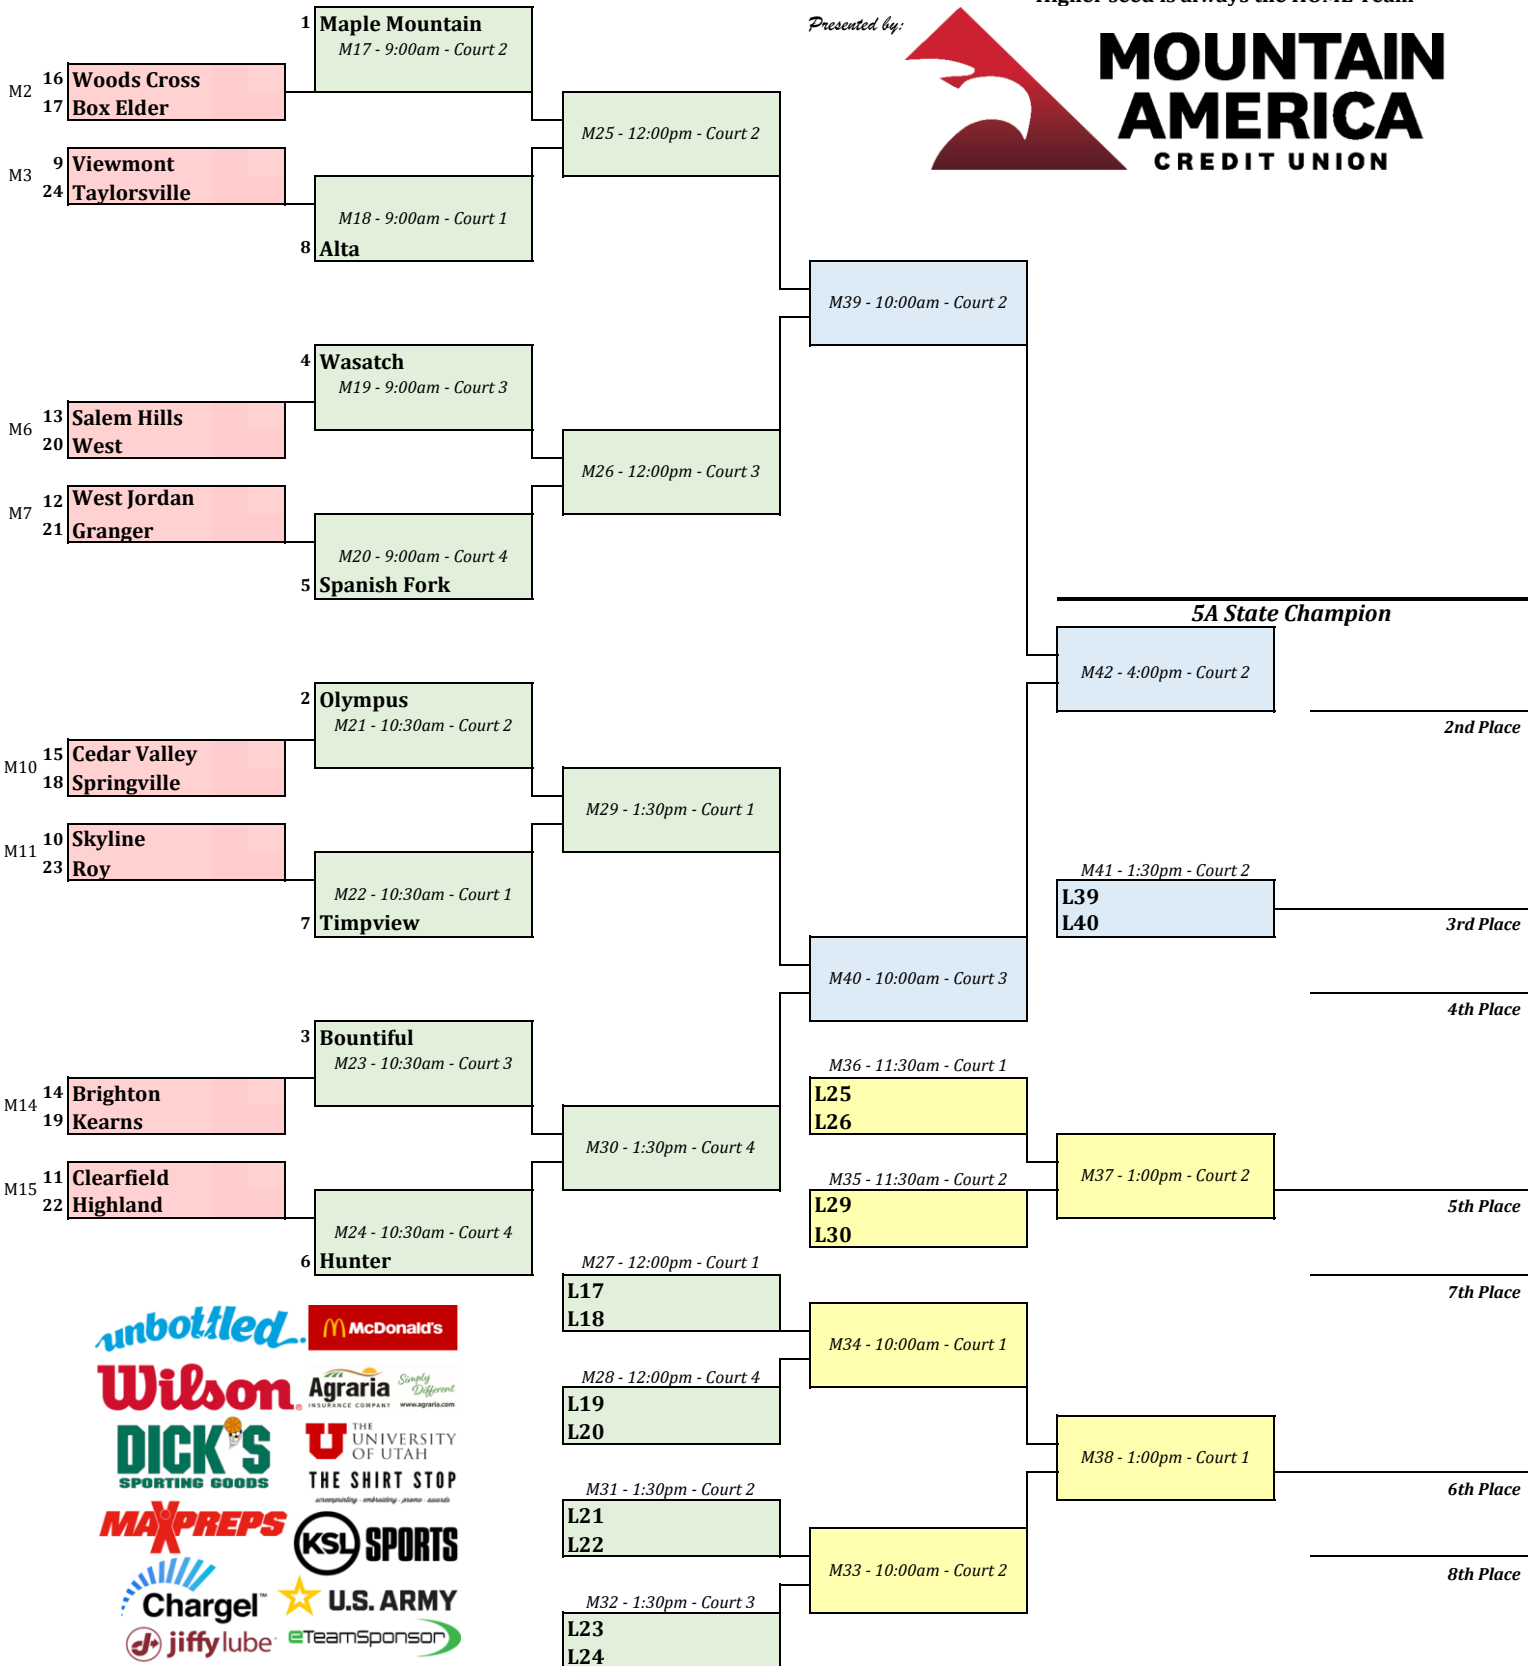

# 2024 UHSAA • Mountain America Credit Union 5A Boys Volleyball State Tournament

First Round May 14 at Home Sites • Subsequent Rounds May 16, 17 & 18 at Utah Valley University

Seed	May 14 - 4:00pm at Home Sites	May 16 - Matches 17-32 at UCCU Center - UVU	May 17 - Matches 33-38 Cons. at UCCU Center - UVU	May 18 - Matches 39-42 at UCCU Center - UVU
------	----------------------------------	--	--	--

Higher seed is always the HOME Team

Presented by:

# 2024 Boys Volleyball RPI Rankings