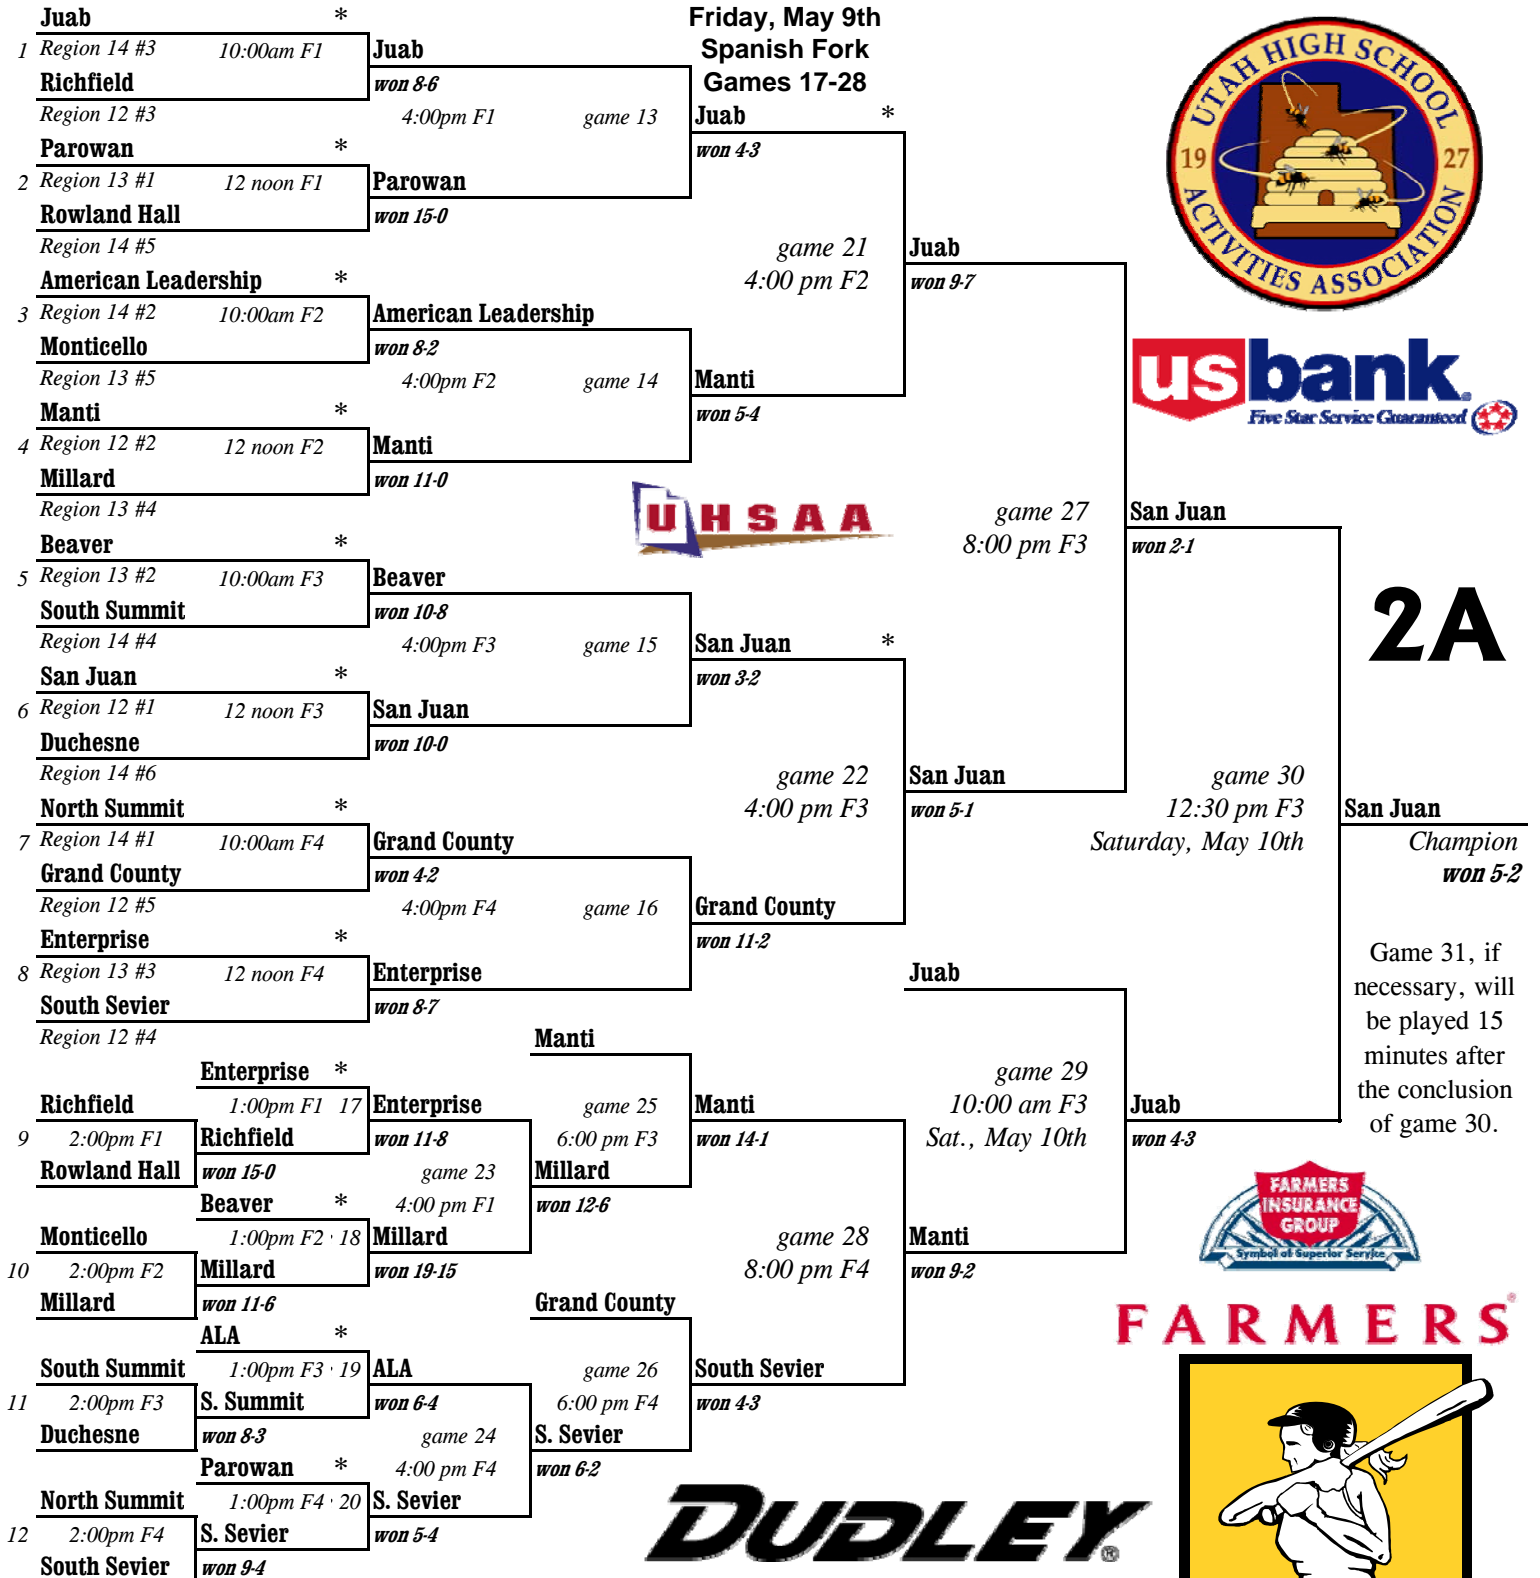

2008 2A State Softball Championships

Saturday, May 3rd

Spanish Fork

School may not be missed
on Fri., May 2nd

Saturday, May 3rd

Games 1-16

Spanish Fork Softball Complex

May 3 & 9-10

2A

FARMERS

Home teams are pre-determined by seed for games 1-16. For games 17-22 home team is pre-determined. After that, the team that has been home team the least during the tournament (beginning with Game #17) will be the home team. A coin toss will determine home team if both teams have the same seed (games 9-16) or have been the home team an equal number of times (games 23-31).