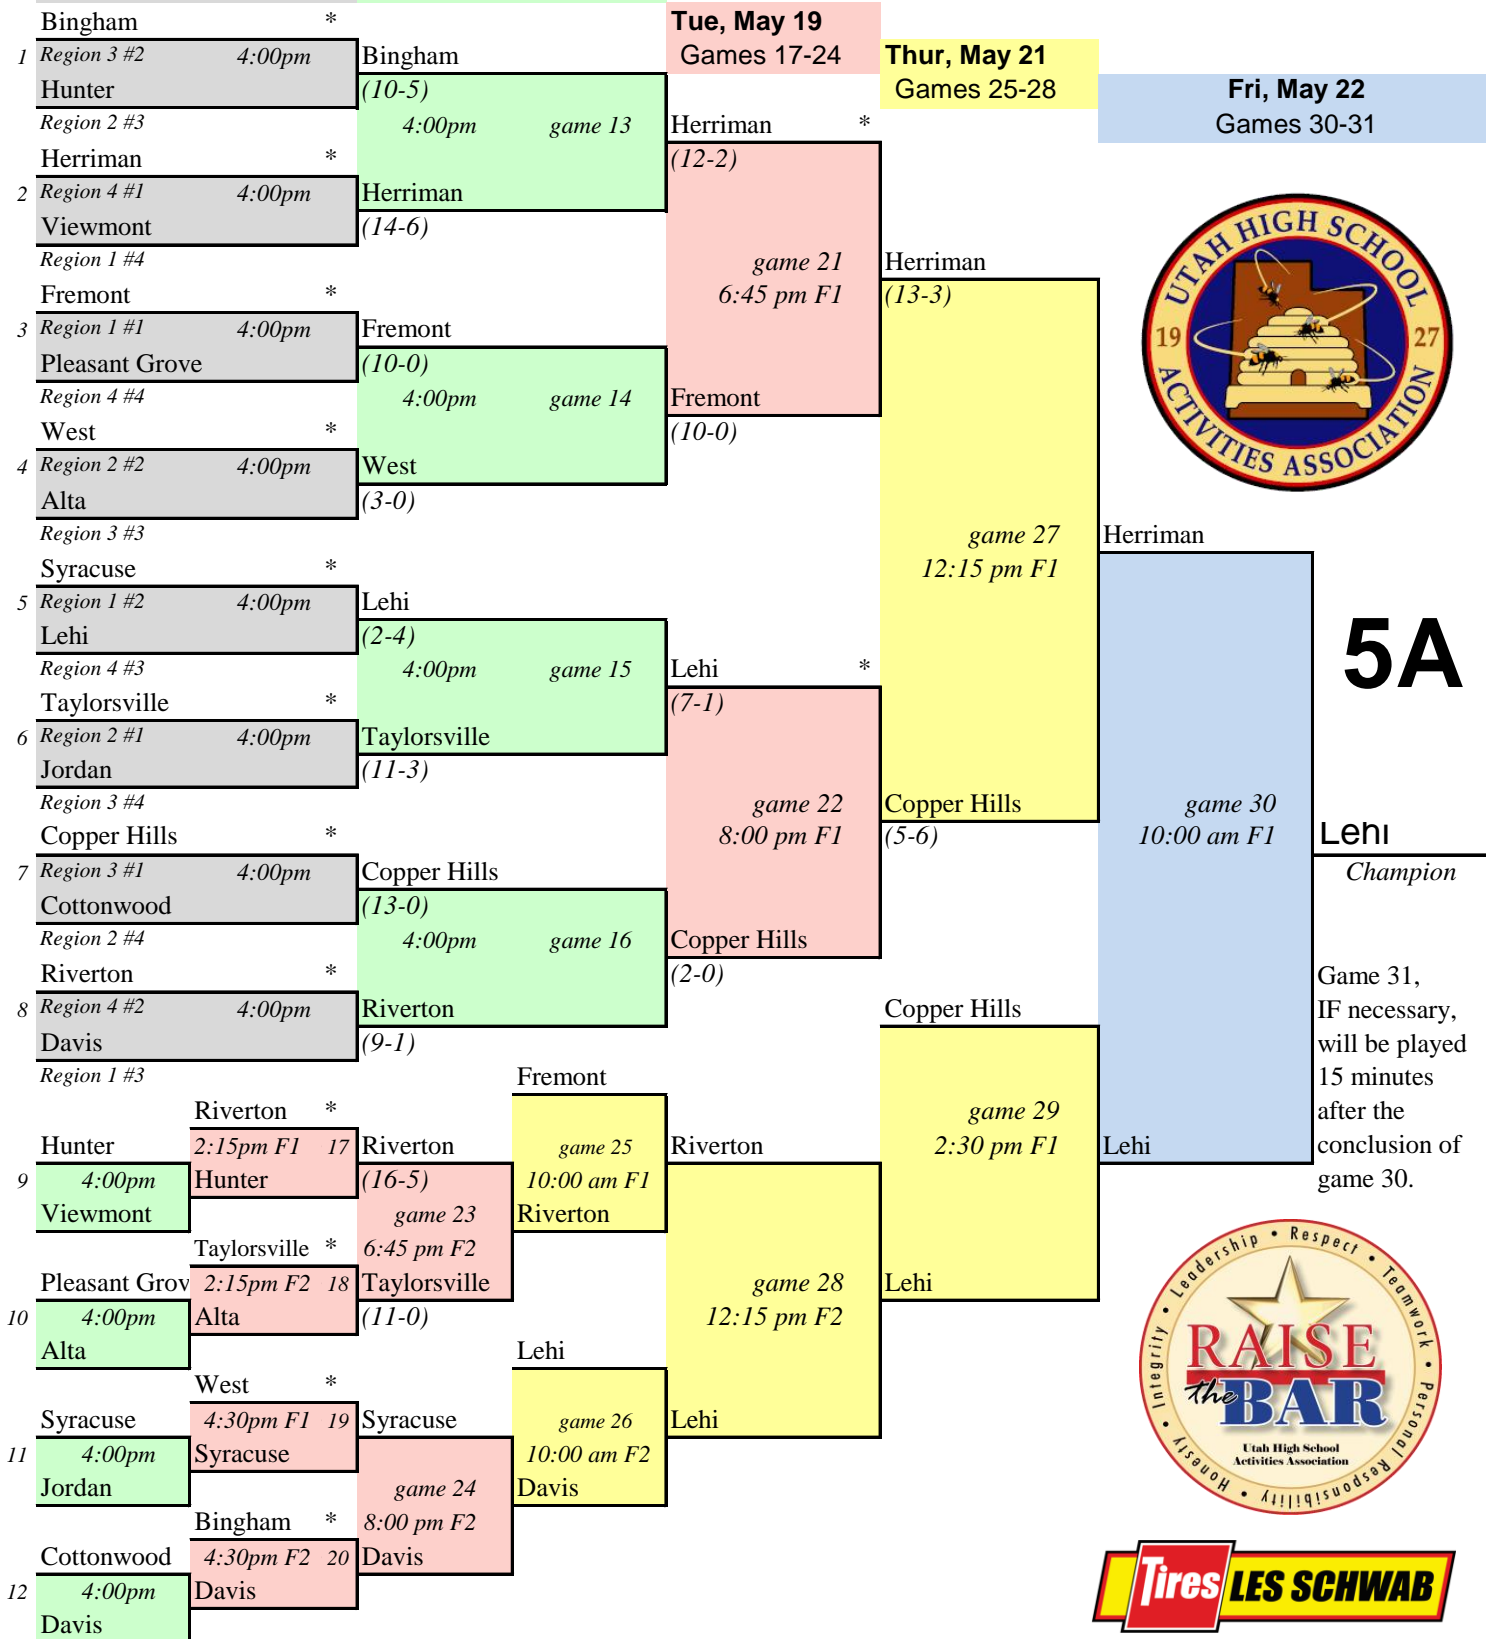

2015 State 5A Softball Tournament

Tuesday, May 12

Games 1-8 Home Sites

Thursday, May 14

Games 9-16 Home Sites

Games 17-31 @ Valley Complex, May 19-21

Valley Softball Complex, 5135 So. 2700 W.

5A

Home teams are pre-determined by seed for games 1-16. For games 17-22 home team is pre-determined. After that, the team that has been home team the least during the tournament (beginning with Game #17) will be the home team. A coin toss will determine home team if both teams have the same seed (games 9-16) or have been the home team an equal number of times (games 23-31).