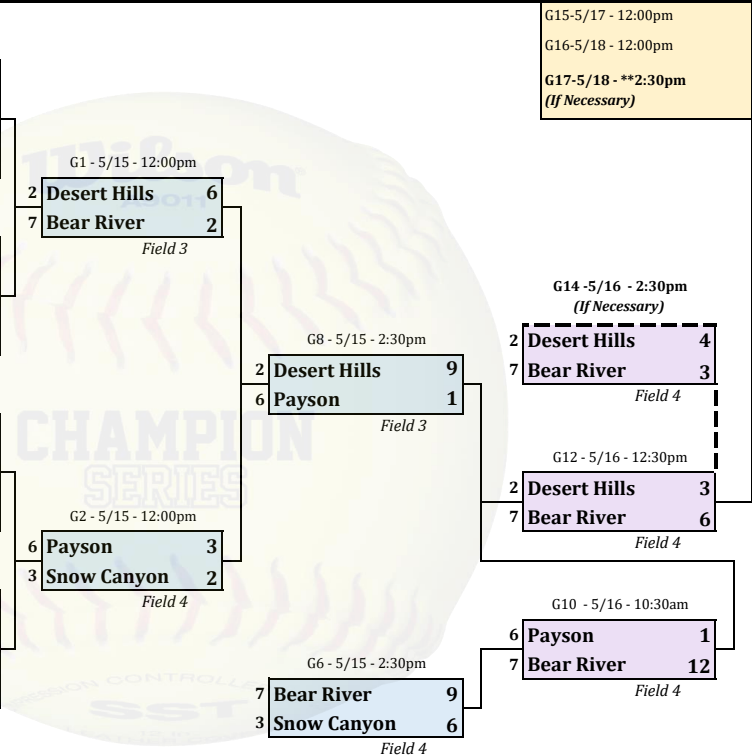

Regionals May 3 & 4 Home Sites Best of 3	Super Regionals May 9 & 10 Home Sites Best of 3	Bracket Play		Finals
		May 15 G1-4 at Spanish Fork	May 16 G9-12 at Spanish Fork	May 17 & 18 Best of 3 at BYU

Presented by:

Ridgeline

4A State Champion

BRACKET 1

16 Uintah G1-5/3 4:00pm G2-5/4 1:00pm G3-5/4 (If Ness.)	1 Ridgeline G1-5/9 4:00pm G2-5/10 1:00pm G3-5/10 (If Ness.)
17 Orem O-13-7, U-10-1, O-9-3	8 Hurricane G1-5/9 4:00pm G2-5/10 1:00pm G3-5/10 (If Ness.)
9 Murray G1-5/3 4:00pm G2-5/4 1:00pm G3-5/4 (If Ness.)	9 Murray H-9-4, H-6-2
24 Jordan M-20-1, M-19-2	5 Stansbury G1-5/9 4:00pm G2-5/10 1:00pm G3-5/10 (If Ness.)
12 Crimson Cliffs G1-5/3 4:00pm G2-5/4 1:00pm G3-5/4 (If Ness.)	12 Crimson Cliffs CC-7-5, S-5-4, CC-8-6
21 Pine View CC-11-0, CC-15-1	4 Cedar G1-5/9 4:00pm G2-5/10 1:00pm G3-5/10 (If Ness.)
13 Timpanogos G1-5/3 4:00pm G2-5/4 1:00pm G3-5/4 (If Ness.)	13 Timpanogos C-9-7, C-20-3
20 Mountain View T-5-0, T-12-1	

BRACKET 2

15 Hillcrest G1-5/3 4:00pm G2-5/4 1:00pm G3-5/4 (If Ness.)	2 Desert Hills G1-5/9 4:00pm G2-5/10 1:00pm G3-5/10 (If Ness.)
18 Mountain Crest MC-3-2, MC-14-4	7 Bear River G1-5/9 4:00pm G2-5/10 1:00pm G3-5/10 (If Ness.)
10 Tooele G1-5/3 4:00pm G2-5/4 1:00pm G3-5/4 (If Ness.)	10 Tooele BR-5-3, T-11-1, BR-7-1
23 Park City T-11-1, T-10-0	6 Payson G1-5/9 4:00pm G2-5/10 1:00pm G3-5/10 (If Ness.)
11 Sky View G1-5/3 4:00pm G2-5/4 1:00pm G3-5/4 (If Ness.)	11 Sky View P-9-4, P-6-3
22 Green Canyon SV-14-4, SV-12-1	3 Snow Canyon G1-5/9 4:00pm G2-5/10 1:00pm G3-5/10 (If Ness.)
14 Logan G1-5/3 4:00pm G2-5/4 1:00pm G3-5/4 (If Ness.)	14 Logan SC-14-2, SC-12-1
19 Dixie L-13-3, L-10-4	

Bracket 1 Winner	1 Ridgeline
Bracket 2 Winner	2 Desert Hills

Game 1 of Series
Ridgeline 5
Desert Hills 0

Game 2 of Series
Ridgeline 8
Desert Hills 2

The Higher seed will be the Home Team

In best of three series, the "If Necessary" games, home team will be determined by a coin toss.