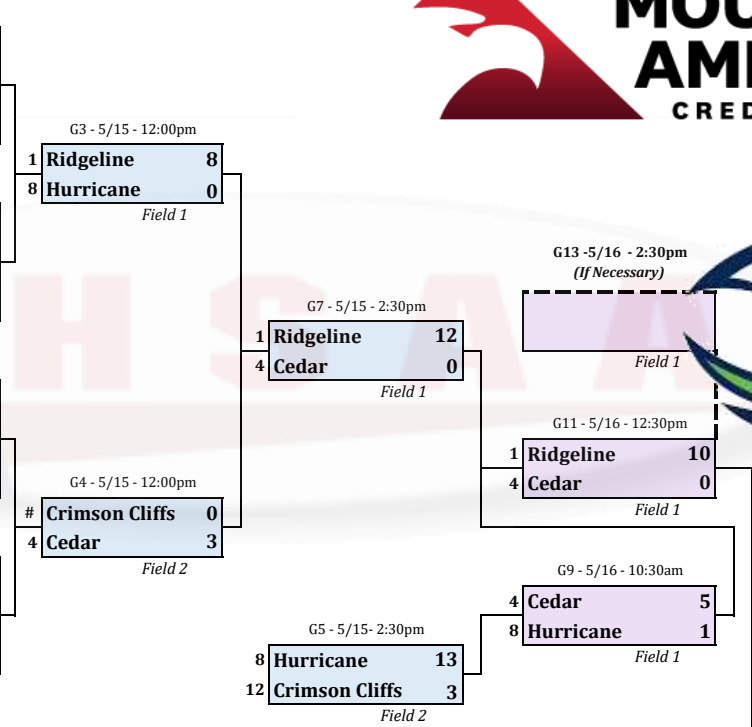

2024 UHSAA • Mountain America Credit Union 4A Softball State Championship

Regionals - May 3 & 4 at Home Sites • Super Regionals - May 9 & 10 at Home Sites

Bracket Play - May 15 & 16 at Spanish Fork • Finals - May 17 & 18 at Brigham Young University

Regionals May 3 & 4 Home Sites Best of 3	Super Regionals May 9 & 10 Home Sites Best of 3	Bracket Play		Finals
		May 15 G1-4 at Spanish Fork	May 16 G9-12 at Spanish Fork	May 17 & 18 Best of 3 at BYU

Presented by:

Ridgeline

4A State Champion

BRACKET 1

16 Uintah G1-5/3 4:00pm G2-5/4 1:00pm G3-5/4 (If Ness.)	1 Ridgeline G1-5/9 4:00pm G2-5/10 1:00pm G3-5/10 (If Ness.)
17 Orem O-13-7, U-10-1, O-9-3	8 Hurricane G1-5/9 4:00pm G2-5/10 1:00pm G3-5/10 (If Ness.)
9 Murray G1-5/3 4:00pm G2-5/4 1:00pm G3-5/4 (If Ness.)	9 Murray H-9-4, H-6-2
24 Jordan M-20-1, M-19-2	5 Stansbury G1-5/9 4:00pm G2-5/10 1:00pm G3-5/10 (If Ness.)
12 Crimson Cliffs G1-5/3 4:00pm G2-5/4 1:00pm G3-5/4 (If Ness.)	12 Crimson Cliffs CC-7-5, S-5-4, CC-8-6
21 Pine View CC-11-0, CC-15-1	4 Cedar G1-5/9 4:00pm G2-5/10 1:00pm G3-5/10 (If Ness.)
13 Timpanogos G1-5/3 4:00pm G2-5/4 1:00pm G3-5/4 (If Ness.)	13 Timpanogos C-9-7, C-20-3
20 Mountain View T-5-0, T-12-1	

Bracket 1 Winner	1 Ridgeline
Bracket 2 Winner	2 Desert Hills

Game 1 of Series
Ridgeline 5
Desert Hills 0

Game 2 of Series
Ridgeline 8
Desert Hills 2

The Higher seed will be the Home Team

In best of three series, the "If Necessary" games, home team will be determined by a coin toss.