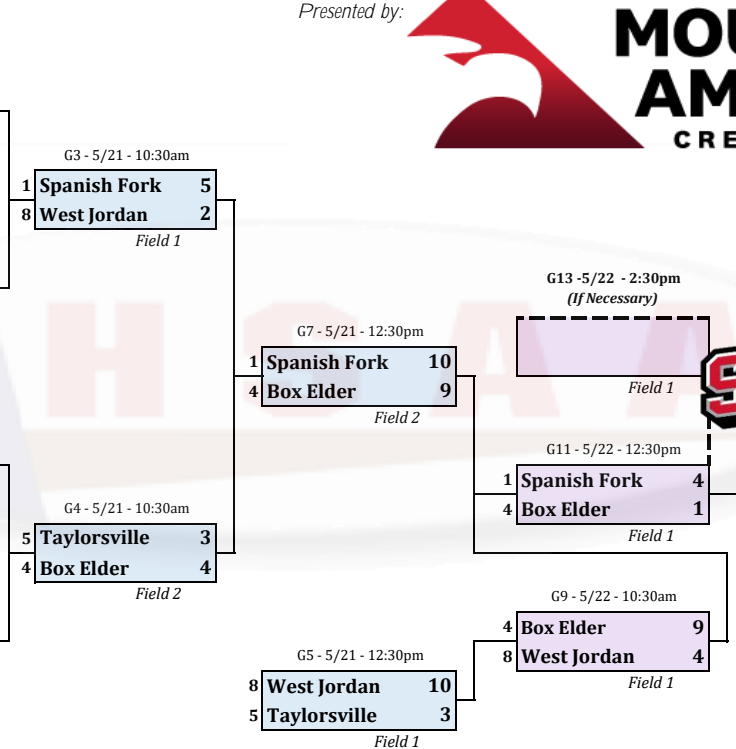

2024 UHSAA • Mountain America Credit Union 5A Softball State Championship

Regionals - May 11 & 13 at Home Sites • Super Regionals - May 16 & 17 at Home Sites
Bracket Play - May 21-22 at Valley Complex • Finals - May 23 & 24 at Brigham Young University

Regionals May 11 & 13 Home Sites Best of 3	Super Regionals May 16 & 17 Home Sites Best of 3	Bracket Play		Finals
		May 21 Games 1-8 at Valley Complex	May 22 G9-14 at Valley Complex	May 23 & 24 Best of 3 at BYU

BRACKET 1

16 Viewmont G1-5/11 1:00pm G2-5/13 1:00pm G3-5/13 (If Ness.)	1 Spanish Fork G1-5/16 4:00pm G2-5/17 1:00pm G3-5/17 (If Ness.)
17 Kearns V-17-10, V-13-4	16 Viewmont SF-16-0, SF-15-2
9 Cyprus G1-5/11 1:00pm G2-5/13 1:00pm G3-5/13 (If Ness.)	8 West Jordan G1-5/16 4:00pm G2-5/17 1:00pm G3-5/17 (If Ness.)
24 East C-15-0, C-16-1	9 Cyprus WJ-4-2, WJ-9-3
12 West G1-5/11 1:00pm G2-5/13 1:00pm G3-5/13 (If Ness.)	5 Taylorsville G1-5/16 4:00pm G2-5/17 1:00pm G3-5/17 (If Ness.)
21 Roy W-7-2, W-13-12	12 West T-15-0, T-11-0
13 Cedar Valley G1-5/11 1:00pm G2-5/13 1:00pm G3-5/13 (If Ness.)	4 Box Elder G1-5/16 4:00pm G2-5/17 1:00pm G3-5/17 (If Ness.)
20 Alta CV-11-0, CV-20-2	13 Cedar Valley BE-13-12, BE-13-12