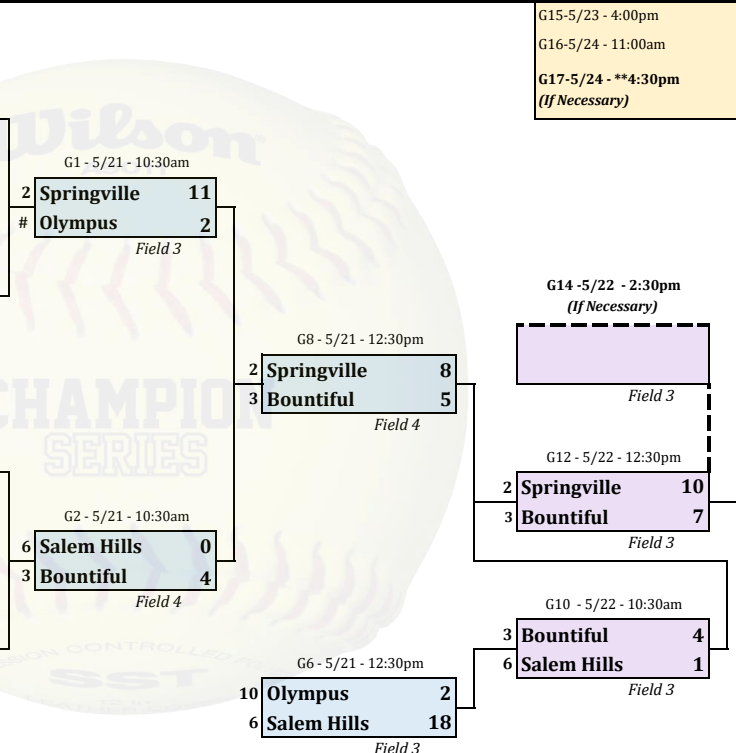

Regionals May 11 & 13 Home Sites Best of 3	Super Regionals May 16 & 17 Home Sites Best of 3	Bracket Play		Finals
		May 21 Games 1-8 at Valley Complex	May 22 G9-14 at Valley Complex	May 23 & 24 Best of 3 at BYU

BRACKET 1

16 Viewmont G1-5/11 1:00pm G2-5/13 1:00pm G3-5/13 (If Ness.)	1 Spanish Fork G1-5/16 4:00pm G2-5/17 1:00pm G3-5/17 (If Ness.)
17 Kearns V-17-10, V-13-4	16 Viewmont SF-16-0, SF-15-2
9 Cyprus G1-5/11 1:00pm G2-5/13 1:00pm G3-5/13 (If Ness.)	8 West Jordan G1-5/16 4:00pm G2-5/17 1:00pm G3-5/17 (If Ness.)
24 East C-15-0, C-16-1	9 Cyprus WJ-4-2, WJ-9-3
12 West G1-5/11 1:00pm G2-5/13 1:00pm G3-5/13 (If Ness.)	5 Taylorsville G1-5/16 4:00pm G2-5/17 1:00pm G3-5/17 (If Ness.)
21 Roy W-7-2, W-13-12	12 West T-15-0, T-11-0
13 Cedar Valley G1-5/11 1:00pm G2-5/13 1:00pm G3-5/13 (If Ness.)	4 Box Elder G1-5/16 4:00pm G2-5/17 1:00pm G3-5/17 (If Ness.)
20 Alta CV-11-0, CV-20-2	13 Cedar Valley BE-13-12, BE-13-12

The Higher seed will be the Home Team

In best of three series, the "If Necessary" games, home team will be determined by a coin toss.